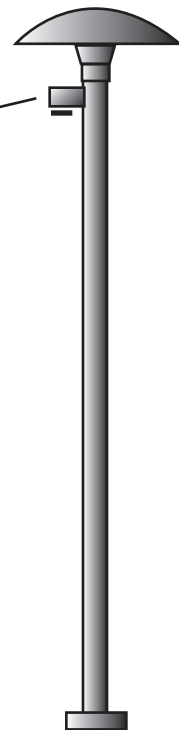

**EVERGREEN
LIGHTING**

4" round Pole MOUNT and 9 foot pole

DOM-PST30-40W-9-9AB4-RD-DIM-MSFS

SPECIFICATION FEATURES		Date 11-30-21
Dimensions	30" Diameter x 7"	
Lamps	40 watts of LED- 3500K	
Material	Aluminum	
Finish	Tiger Drylac RAL3009	
Lens	Clear Acrylic inner lens	
Label	WET Location	
Voltage	120 / 277	
Description	Post Mount Exterior	

PROJECT:

SPECIFIER:

With White Gloss inside dome.
360 degree reflect down light

1,270 indirect lumens with 0 to 10 volt dimming.

Post fitter for a 4" round Pole.

Wattstopper FSP-211 Motion Sensor

Anchor base and bolts included