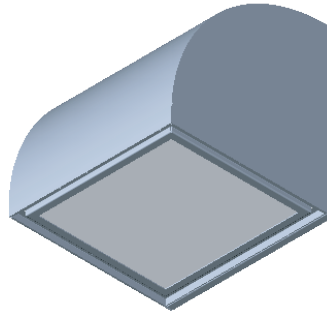

**EVERGREEN  
LIGHTING**

**WALL FLUSH MOUNT  
PR-SHRD12X12-55W-MBK-CFA-WET-30K**

SPECIFICATION FEATURES		Date 07-10-24
Dimensions	12" H x 12" W x 12" D	
Lamps	55 Watts LED - 3000K	
Material	Aluminum	
Finish	Matte Black Powdercoat	
Lens	Clear Frosted Acrylic - .125"	
Label	Wet Location	
Voltage	120 / 277	
Description	LED wall	

PROJECT:

5,085 lumens with 0 to 10 volt dimming

Full cut-off down light

Side View

Bottom Lens

Concept drawings are not to scale

MADE IN USA  
BAA and BABA compliant

EVERGREEN LIGHTING WWW.EVERGREENLIGHTING.COM  
1379 Ridgeway St. Pomona, CA 91768 PHONE: (909) 865-5599 FAX: (909) 865-5539