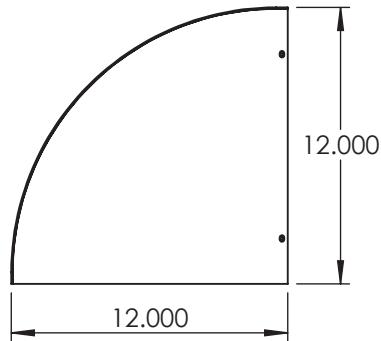

**EVERGREEN  
LIGHTING**

**WALL FLUSH MOUNT  
PR-SHRD12X12-55W-MBK-CFA-WET-30K**

SPECIFICATION FEATURES		Date 07-10-24
Dimensions	12" H x 12" W x 12" D	
Lamps	55 Watts LED - 3000K	
Material	Aluminum	
Finish	Matte Black Powdercoat	
Lens	Clear Frosted Acrylic - .125"	
Label	Wet Location	
Voltage	120 / 277	
Description	LED wall	

PROJECT:

5,085 lumens with 0 to 10 volt dimming

Full cut-off down light

Side View

Bottom Lens

Concept drawings are not to scale

MADE IN USA  
BAA and BABA compliant

EVERGREEN LIGHTING WWW.EVERGREENLIGHTING.COM  
1379 Ridgeway St. Pomona, CA 91768 PHONE: (909) 865-5599 FAX: (909) 865-5539