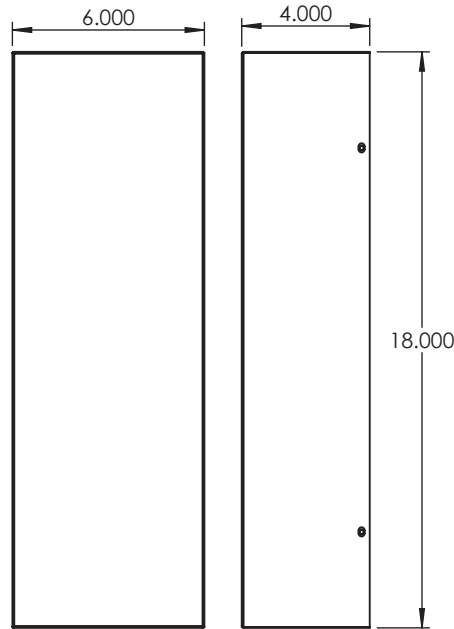

**EVERGREEN  
LIGHTING**

**WALL FLUSH MOUNT  
BX-UD-18X6-24W-MBK-WF-WET-30K**

SPECIFICATION FEATURES		Date 06-05-24
Dimensions	18" H x 6" W x 4" D	
Lamps	24 watts of LED- 3000 K	
Material	Aluminum	
Finish	Matte Black powdercoat	
Lens	White Frosted acrylic	
Label	Wet Location	
Voltage	120 / 277	
Description	Exterior Wall Fixture	

PROJECT:

SPECIFIER:

JA8 compliant

1,944 total lumens  
12 watts up and  
12 watts down

Up and Down Light

EVERGREEN LIGHTING WWW.EVERGREENLIGHTING.COM  
1379 Ridgeway St. Pomona, CA 91768 PHONE: (909) 865-5599 FAX: (909) 865-5539