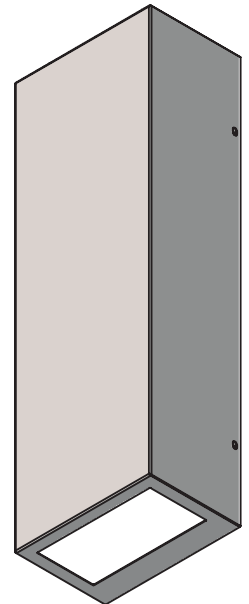

**EVERGREEN
LIGHTING**

**WALL FLUSH MOUNT
BX-UD-18X6-24W-MBK-WF-WET-30K**

SPECIFICATION FEATURES		Date 06-05-24
Dimensions	18" H x 6" W x 4" D	
Lamps	24 watts of LED- 3000 K	
Material	Aluminum	
Finish	Matte Black powdercoat	
Lens	White Frosted acrylic	
Label	Wet Location	
Voltage	120 / 277	
Description	Exterior Wall Fixture	

PROJECT:

SPECIFIER:

JA8 compliant

1,944 total lumens
12 watts up and
12 watts down

Up and Down Light

EVERGREEN LIGHTING WWW.EVERGREENLIGHTING.COM
1379 Ridgeway St. Pomona, CA 91768 PHONE: (909) 865-5599 FAX: (909) 865-5539

MADE IN USA ● Information appearing hereon is proprietary and confidential and may not be used without the permission of Evergreen Lighting.

MADE IN USA