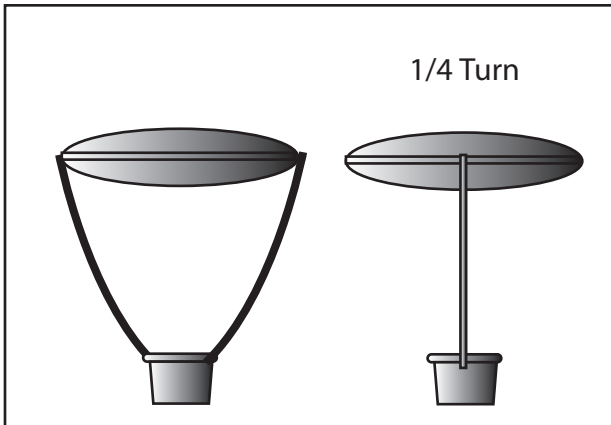

**EVERGREEN
LIGHTING**

Fixture Head / Pole mount

LDSCP15"-PST-46L-2ARM-MBK-A-40K-10YR

SPECIFICATION FEATURES		Date 05-11-23
Dimensions	15" Diameter	
Lamps	46 watt of LED - 4000K	
Material	Aluminum	
Finish	Matte Black Powdercoat	
Lens	Clear Frosted Acrylic	
Label	WET Location	
Voltage	120 / 277	
Description	Exterior	

PROJECT:

SPECIFIER:

3,590 Lumens
(2) 1/4" thick decorative arms

15" diameter

3" diameter Pole
By others

Drawings are not to scale.

EVERGREEN LIGHTING WWW.EVERGREENLIGHTING.COM
1379 Ridgeway St. Pomona, CA 91768 PHONE: (909) 865-5599 FAX: (909) 865-5539