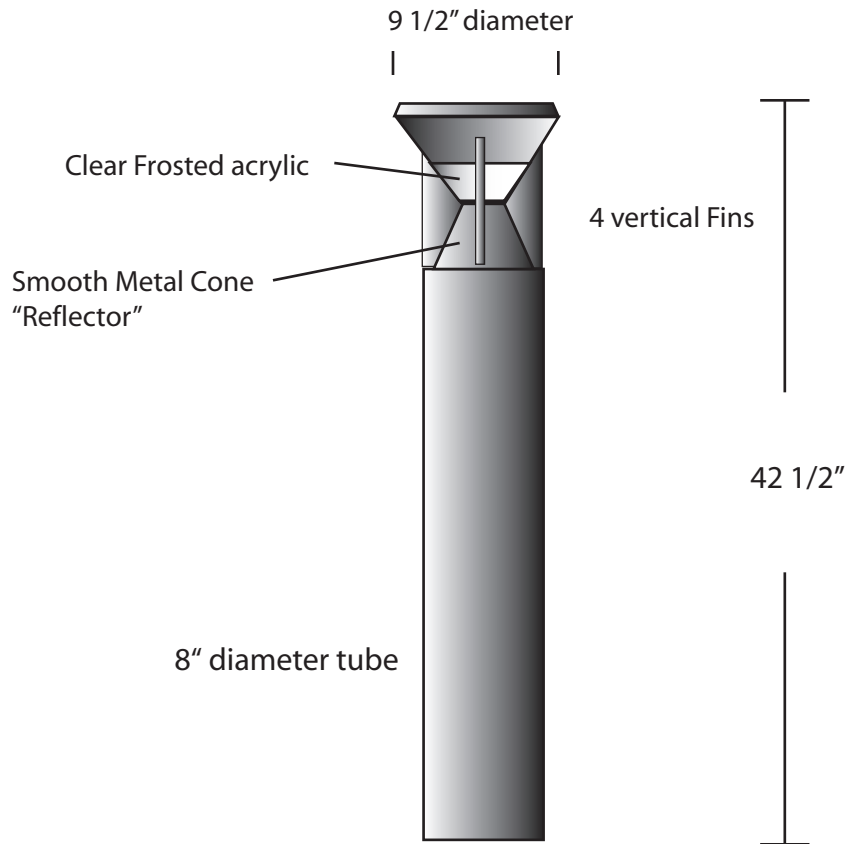

**EVERGREEN
LIGHTING**

**Bollard fixture
BOL-2CON-43-36L-DB-CFA-DIM-41K**

SPECIFICATION FEATURES		Date 08-16-23
Dimensions	42 1/2" high x 8" diameter tube	
Lamps	36 watts of LED- 4100K	
Material	Aluminum	
Finish	Textured Dark Bronze	
Lens	Clear Frosted acrylic	
Label	WET Location	
Voltage	120 / 277	
Description	Exterior Fixture	

PROJECT:

SPECIFIER:

3,450 fixture lumens
0 To 10 volt dimming

Anchor base and bolts included.

Concept drawings are not to scale.

EVERGREEN LIGHTING WWW.EVERGREENLIGHTING.COM
1379 Ridgeway St. Pomona, CA 91768 PHONE: (909) 865-5599 FAX: (909) 865-5539