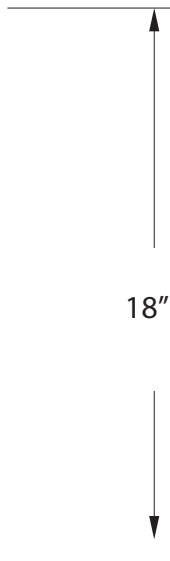

**EVERGREEN  
LIGHTING**

**SQUARE CYLINDER ARM MOUNT  
CYLSQ-ARM-30W-UD-18X6-MN-CA-40K**

REV: 0

**SPECIFICATION FEATURES**

Date  
06-03-21

PROJECT:

SPECIFIER:

Dimensions	18" H x 6" x 6" x 8 1/2" E
Lamps	30 watts of LED- 4000K
Material	Aluminum
Finish	Metallic Nickel
Lens	Clear Acrylic
Label	WET Location
Voltage	120 / 277
Description	Cylinder Arm - UP and Down Light
Type	

1,550 lumens up, and 1,550 lumens down

Lenses are regressed inward 3/8"

6" x 6" Square

18"

Bottom view

MADE IN USA  
BAA and BABA compliant  
Drawings are not to scale.

EVERGREEN LIGHTING WWW.EVERGREENLIGHTING.COM  
1379 Ridgeway St. Pomona, CA 91768 PHONE: (909) 865-5599 FAX: (909) 865-5539