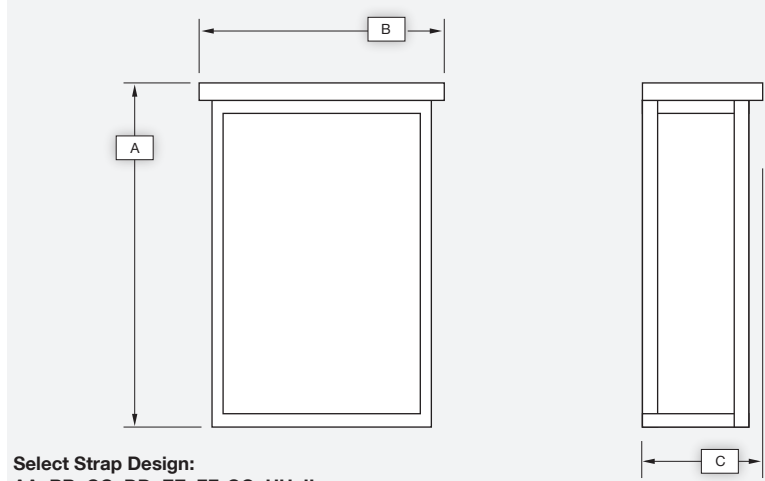

## WALL MOUNT

Select Strap Design:  
AA, BB, CC, DD, EE, FF, GG, HH, II