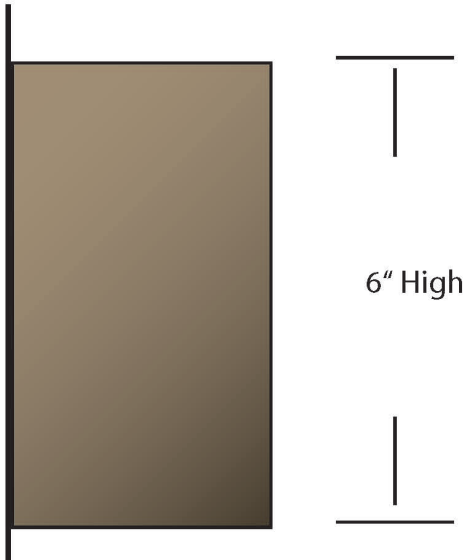

**EVERGREEN
LIGHTING**

**WALL FLUSH MOUNT
BX-DN-6X6-6W-9-CFA-WET**

SPECIFICATION FEATURES		Date 05-07-19
Dimensions	6" H x 6" W x 3 1/2" D	
Lamps	6 watts of LED- Choice of Kelvin	
Material	Aluminum	
Finish	Standard Finish TBD	
Lens	Clear Frosted acrylic	
Label	WET Location	
Voltage	120 / 277	
Description	Exterior Wall Fixture	

PROJECT:

SPECIFIER:

Top View

Side view

6" Wide

Front View

NOTE:
Flush - Flat head screws only

Bottom lens