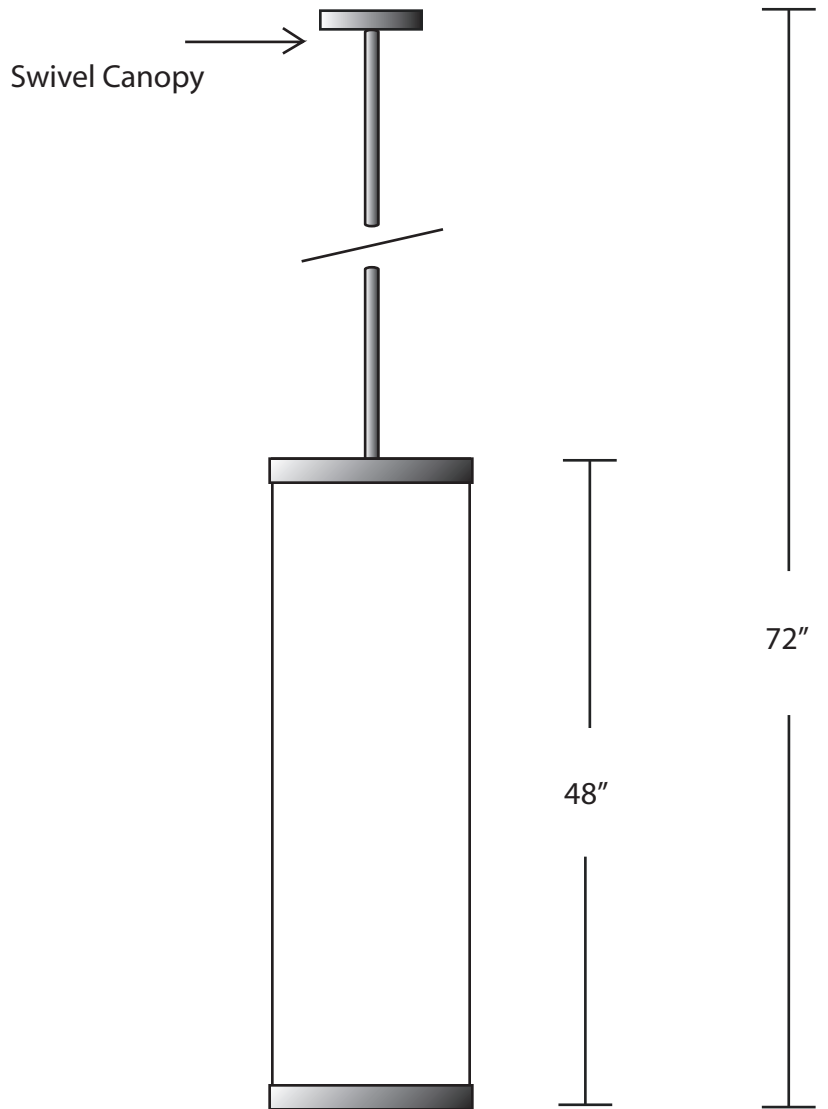

**EVERGREEN
LIGHTING**

CEILING PENDANT MOUNT

SQ10X48-P-80L-9-WF-DIM

SPECIFICATION FEATURES		Date
		12-12-18
Dimensions	10" x 10" x 48" H x OAH 72"	
Lamps	80 watts of LED- Specify K	
Material	Aluminum	
Finish	Standard Powdercoat finish TBD	
Lens	White Frosted Acrylic	
Label	Damp Location	
Voltage	120 / 277	
Description	Ceiling Pendant	

PROJECT: Rockaway Mall

SPECIFIER:

with 0 to 10 volt dimming

Kelvin Temp's ... Delivered Lumens per watt and CRI
 27K= 2700K ... 80 Lumens Per Watt/ 95 CRI
 30K= 3000K ... 90 LPW / 95 CRI
 35K= 3500K ... 100 LPW / 94 CRI
 41K= 4100K ... 110 LPW / 93 CRI
 50K= 5000K ... 120 LPW / 92 CRI