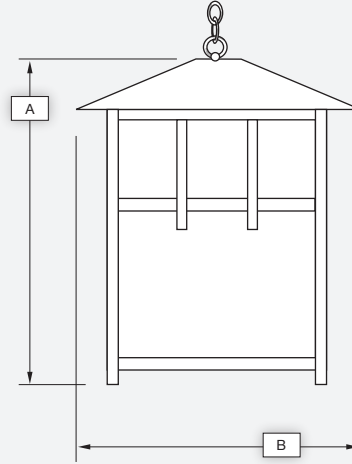

**EVERGREEN
LIGHTING**

SERIES 10

Catalog #		Type
Project		
Description		Date

HANGING

Select Strap Design:
AA, BB, CC, DD, EE, FF, GG, HH, II

Standard Features

Material

Paintlok sheet; Standard Powdercoat Finish, White Acrylic Lens; .125 thickness, ETL Damp Location.

Installation

Mounting/wireway hole in center of canopy. Supplied with standard mounting hardware to mount to a 4" J-box or plaster ring.

Optics*

Contact Evergreen Lighting for complete photometrics.

LED Features

LED

Alta LED #AL-R-1W-30LED array to be mounted onto an Aluminum MPCB Board configured to the proper wattage. The LED arrays will be centered within the Lens area and mounted on a white aluminum reflective plate.