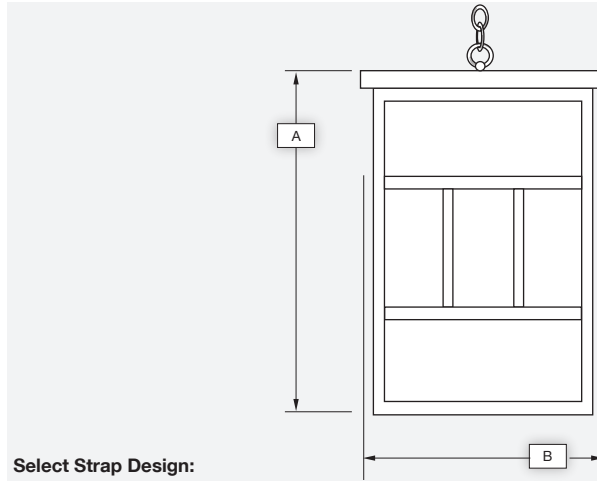

**EVERGREEN
LIGHTING**

SERIES 20

Catalog #		Type
Project		
Description		Date

HANGING

Select Strap Design:
AA, BB, CC, DD, EE, FF, GG, HH, II

Standard Features

Material

Paintlok sheet; Standard Powdercoat Finish, White Acrylic Lens; .125 thickness, ETL Damp Location.

Installation

Mounting/wireway hole in center of canopy. Supplied with standard mounting hardware to mount to a 4" J-box or plaster ring.

Optics*

Contact Evergreen Lighting for complete photometrics.

LED Features