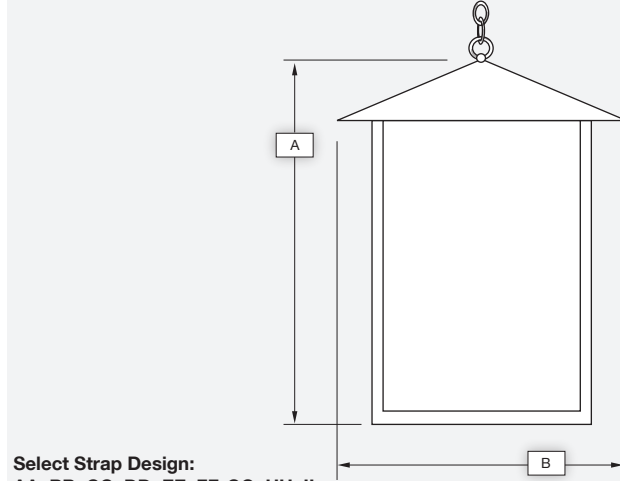

**EVERGREEN
LIGHTING**

SERIES 30

Catalog #		Type
Project		
Description		Date

HANGING

Select Strap Design:
AA, BB, CC, DD, EE, FF, GG, HH, II

Standard Features

Material

Paintlok sheet; Standard Powdercoat Finish, White Acrylic Lens; .125 thickness, ETL Damp Location.

Installation

Mounting/wireway hole in center of canopy. Supplied with standard mounting hardware to mount to a 4" J-box or plaster ring.

Optics*

Contact Evergreen Lighting for complete photometrics.

LED Features