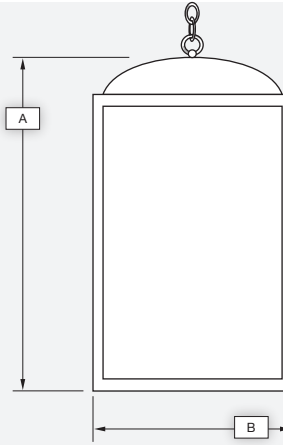

SERIES 50

Catalog #		Type
Project		
Description		Date

HANGING

Select Strap Design:
AA, BB, CC, DD, EE, FF, GG, HH, II

Standard Features

Material

Paintlok sheet; Standard Powdercoat Finish, White Acrylic Lens; .125 thickness, ETL Damp Location.

Installation

Mounting/wireway hole in center of canopy. Supplied with standard mounting hardware to mount to a 4" J-box or plaster ring.

Optics*

Contact Evergreen Lighting for complete photometrics.

LED Features