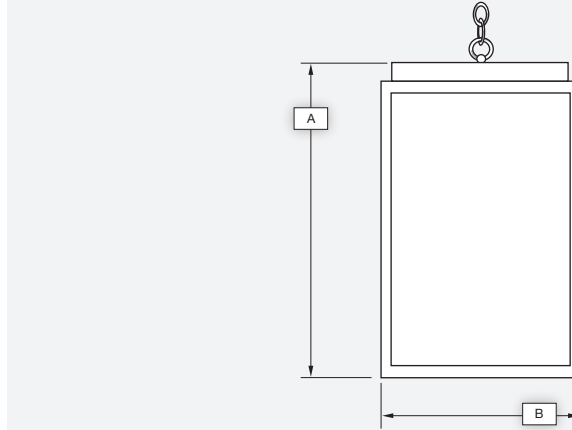

SERIES 70

Catalog #		Type
Project		
Description		Date

HANGING

Select Strap Design:
AA, BB, CC, DD, EE, FF, GG, HH, II

Standard Features

Material

Paintlok sheet; Standard Powdercoat Finish, White Acrylic Lens; .125 thickness, ETL Damp Location.

Installation

Mounting/wireway hole in center of canopy. Supplied with standard mounting hardware to mount to a 4" J-box or plaster ring.

Optics*

Contact Evergreen Lighting for complete photometrics.

LED Features