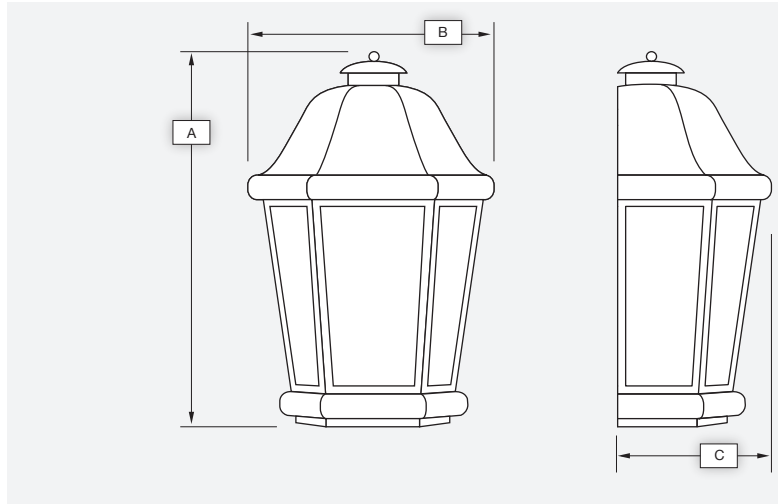

BARCELONA

Catalog #		Type
Project		
Description		Date

WALL MOUNT

Standard Features

Material

Paintlok sheet; Standard Powdercoat Finish, White Acrylic Lens; .125 thickness, ETL Wet Location.

Installation

Mounting/wireway hole in center of backplate. Supplied with standard mounting hardware to mount to a 4" J-box or plaster ring.

Optics*

Contact Evergreen Lighting for complete photometrics.

LED Features

LED

Alta LED #AL-R-1W-30LED array to be mounted onto an Aluminum MPCB Board configured to the proper wattage. The LED arrays will be centered within the Lens area and mounted on a white aluminum reflective plate.