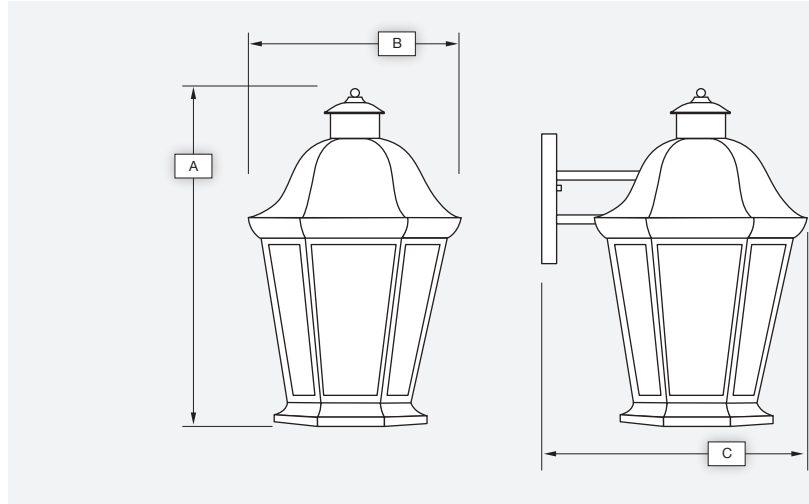

## ARM MOUNT

#### Installation

Mounting/wireway hole in center of backplate. Supplied with standard mounting hardware to mount to a 4" J-box or plaster ring.