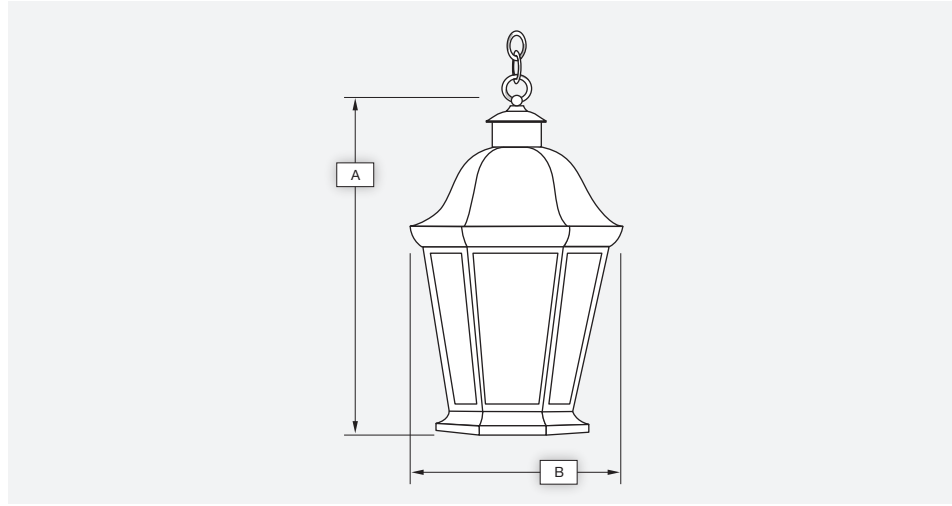

COZUMEL

Catalog #		Type
Project		
Description		Date

HANGING

Standard Features

Material

Paintlok sheet; Standard Powdercoat Finish, White Acrylic Lens; .125 thickness, ETL Damp Location.

Installation

Mounting/wireway hole in center of canopy. Supplied with standard mounting hardware to mount to a 4" J-box or plaster ring.

Optics*

Contact Evergreen Lighting for complete photometrics.

LED Features

LED

Alta LED #AL-R-1W-30LED array to be mounted onto an Aluminum MPCB Board configured to the proper wattage. The LED arrays will be centered within the Lens area and mounted on a white aluminum reflective plate.

Driver

Specific Drivers will be matched with each different LED array configuration/wattage. Standard Driver Features:

- Constant Current
- 3 / 5 year warranty
- 120/277 multi-voltage power supplies
- Kelvin - 2700K, 3000K, 3500K, 4100K, 5000K

Fluorescent Features

Ballast

SC programmed electronic high power factor ballast, multivoltage 120V/277V. Lamps not included

Finishes

Ballast

Architectural Bronze (AB)	Textured Gold (TG)
Textured Bronze (TBR)	Metallic Nickel (MN)
Matte Black (MBK)	Textured Verde Patina (TVP)
Semi Gloss Black (GBK)	Satin Brass (SB)
Textured Black (TBK)	Copper Vein (CV)
Textured Rust (TR)	Gold Vein (GV)
Matte White (MW)	Silver Vein (SV)
Textured White (TW)	Chrome (CH)
Gloss White (GW)	Oil Rubbed Bronze (ORB)
Metallic Grey (MG)	

Options*

Emergency (EMR)	Special Lens
Photocell (PC)	Incandescent
Lamp Sources	
Size Modifications	
Vandal Proof Enclosure (VPE)	

Sample Spec Number: COZ3203Q-AB-A

Part #	Lamp/Watts	Lumens	A	B	C
COZ3203Q	13Q	800	17 3/4	9	
COZ3205T	26T	1800	17 3/4	9	
COZ3204Q	2-13Q	1600	17 3/4	9	
COZ3205	26Q	1800	17 3/4	9	
COZ3311	32T	2200	20	10	
COZ3304Q	2-13Q	1600	20	10	
COZ3306	2-26Q	3600	20	10	
COZ3322	42T	3200	20	10	
COZ3206L	6LED	600	17 3/4	9	
COZ3210L	10LED	1000	17 3/4	9	
COZ3212L	12LED	1200	17 3/4	9	
COZ3320L	20LED	2000	20	10	
COZ3324L	24LED	2400	20	10	
COZ3340L	40LED	4000	20	10	
DARK SKY					
COZ3209LS	9LED	900	17 3/4	9	
COZ3215LS	15LED	1500	17 3/4	9	
COZ3320LS	20LED	2000	20	10