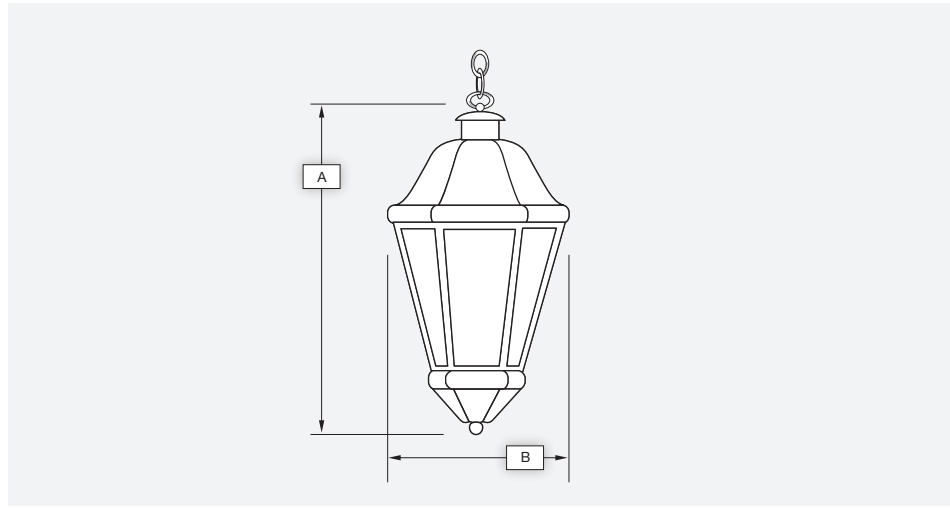

FLORENCE

Catalog #		Type
Project		
Description		Date

HANGING

Standard Features

Material

Paintlok sheet; Standard Powdercoat Finish, White Acrylic Lens; .125 thickness, ETL Damp Location.

Installation

N/A

Optics*

Contact Evergreen Lighting for complete photometrics.

LED Features

LED

Alta LED #AL-R-1W-30LED array to be mounted onto an Aluminum MPCB Board configured to the proper wattage. The LED arrays will be centered within the Lens area and mounted on a white aluminum reflective plate.