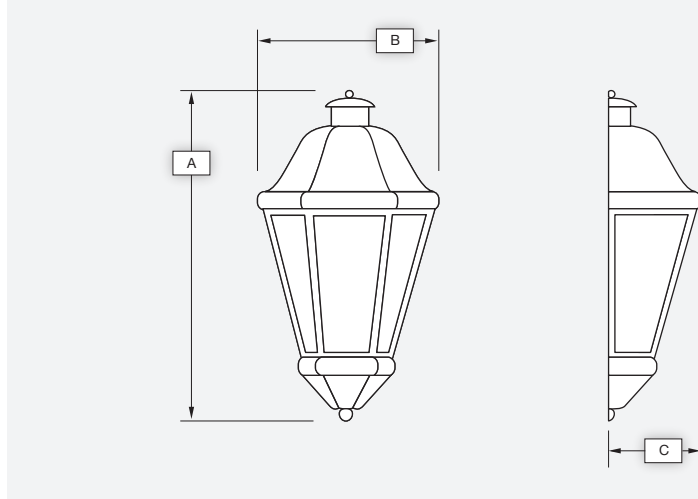

## WALL MOUNT

#### Installation

Mounting/wireway hole in center of backplate. Supplied with standard mounting hardware to mount to a 4" J-box or plaster ring.