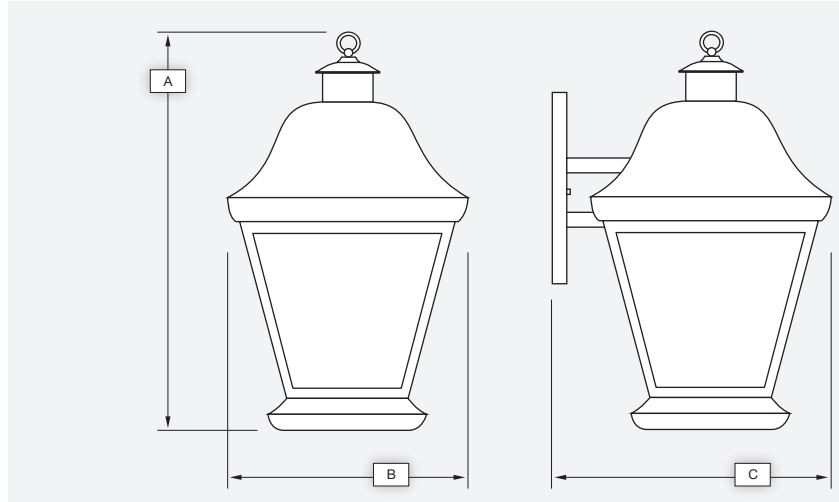

MADRID

Catalog #		Type
Project		
Description		Date

ARM MOUNT

Standard Features

Material

Paintlok sheet; Standard Powdercoat Finish, White Acrylic Lens; .125 thickness, ETL Wet Location.

Installation

Mounting/wireway hole in center of backplate. Supplied with standard mounting hardware to mount to a 4" J-box or plaster ring.

Optics*

Contact Evergreen Lighting for complete photometrics.

LED Features

LED

Alta LED #AL-R-1W-30LED array to be mounted onto an Aluminum MPCB Board configured to the proper wattage. The LED arrays will be centered within the Lens area and mounted on a white aluminum reflective plate.