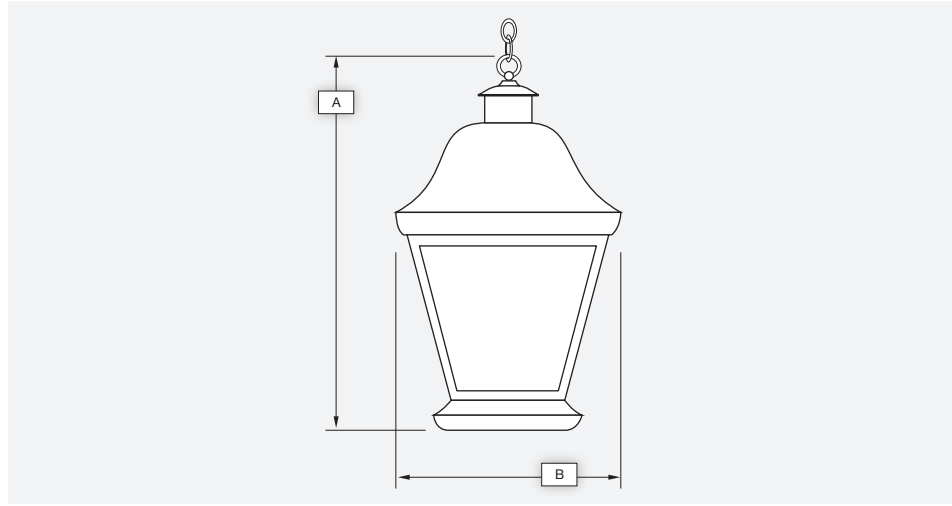

MADRID

Catalog #		Type
Project		
Description		Date

HANGING

Standard Features

Material

Paintlok sheet; Standard Powdercoat Finish, White Acrylic Lens; .125 thickness, ETL Damp Location.

Installation

Mounting/wireway hole in center of canopy. Supplied with standard mounting hardware to mount to a 4" J-box or plaster ring.

Optics*

Contact Evergreen Lighting for complete photometrics.

LED Features

LED

Alta LED #AL-R-1W-30LED array to be mounted onto an Aluminum MPCB Board configured to the proper wattage. The LED arrays will be centered within the Lens area and mounted on a white aluminum reflective plate.

Driver

Specific Drivers will be matched with each different LED array configuration/wattage. Standard Driver Features:

- Constant Current
- 3 / 5 year warranty
- 120/277 multi-voltage power supplies
- Kelvin - 2700K, 3000K, 3500K, 4100K, 5000K

Fluorescent Features

Ballast

SC programmed electronic high power factor ballast, multivoltage 120V/277V. Lamps not included

Finishes

Ballast

Architectural Bronze (AB)	Textured Gold (TG)
Textured Bronze (TBR)	Metallic Nickel (MN)
Matte Black (MBK)	Textured Verde Patina (TVP)
Semi Gloss Black (GBK)	Satin Brass (SB)
Textured Black (TBK)	Copper Vein (CV)
Textured Rust (TR)	Gold Vein (GV)
Matte White (MW)	Silver Vein (SV)
Textured White (TW)	Chrome (CH)
Gloss White (GW)	Oil Rubbed Bronze (ORB)
Metallic Grey (MG)	

Options*

Emergency (EMR)	Special Lens
Photocell (PC)	Incandescent
Lamp Sources	
Size Modifications	
Vandal Proof Enclosure (VPE)	

Sample Spec Number: MAD3203Q-AB-A

Part #	Lamp/Watts	Lumens	A	B	C
MAD3203Q	13Q	800	18	9	
MAD3205T	26T	1800	18	9	
MAD3204Q	2-13Q	1600	18	9	
MAD3205	26Q	1800	18	9	
MAD3311	32T	2200	20 1/2	10	
MAD3304Q	2-13Q	1600	20 1/2	10	
MAD3306	2-26Q	3600	20 1/2	10	
MAD3322	42T	3200	20 1/2	10	
MAD3206L	6LED	600	18	9	
MAD3210L	10LED	1000	18	9	
MAD3212L	12LED	1200	18	9	
MAD3320L	20LED	2000	20 1/2	10	
MAD3324L	24LED	2400	20 1/2	10	
MAD3340L	40LED	4000	20 1/2	10	
DARK SKY					
MAD3209LS	9LED	900	18	9	
MAD3215LS	15LED	1500	18	9	
MAD3320LS	20LED	2000	20 1/2	10	

MADE IN CALIFORNIA

*Consult Factory

Evergreen Lighting
1379 Ridgeway Street, Pomona, CA 91768
Ph: 909-865-5599 Fax: 909-865-5539
www.evergreenlighting.com