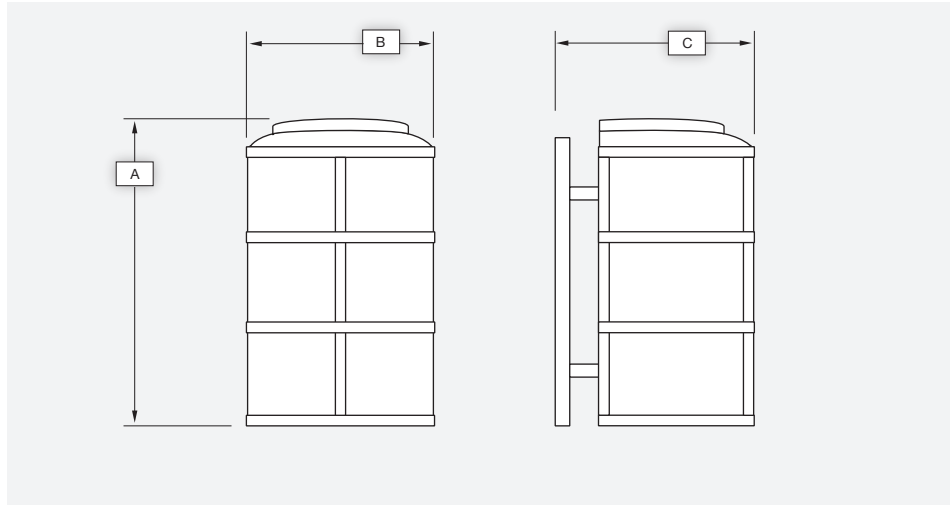

NAPLES

Catalog #		Type
Project		
Description		Date

ARM MOUNT

Standard Features

Material

Paintlok sheet; Standard Powdercoat Finish, White Acrylic Lens; .125 thickness, ETL Wet Location.

Installation

Mounting/wireway hole in center of backplate. Supplied with standard mounting hardware to mount to a 4" J-box or plaster ring.

Optics*

Contact Evergreen Lighting for complete photometrics.

LED Features

LED

Alta LED #AL-R-1W-30LED array to be mounted onto an Aluminum MPCB Board configured to the proper wattage. The LED arrays will be centered within the Lens area and mounted on a white aluminum reflective plate.