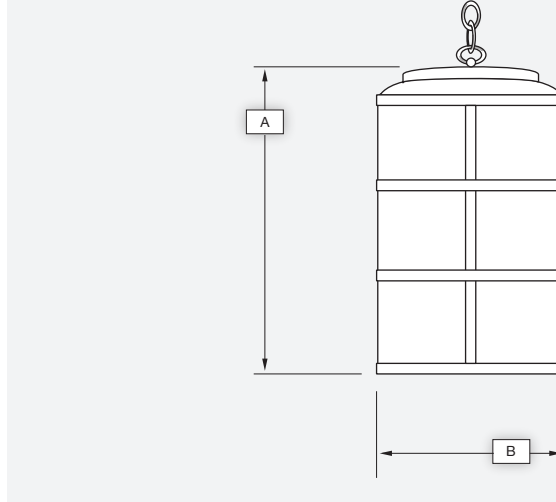

NAPLES

Catalog #		Type
Project		
Description		Date

HANGING

Standard Features

Material

Paintlok sheet; Standard Powdercoat Finish, White Acrylic Lens; .125 thickness, ETL Damp Location.

Installation

Mounting/wireway hole in center of canopy. Supplied with standard mounting hardware to mount to a 4" J-box or plaster ring.

Optics*

Contact Evergreen Lighting for complete photometrics.

LED Features

LED

Alta LED #AL-R-1W-30LED array to be mounted onto an Aluminum MPCB Board configured to the proper wattage. The LED arrays will be centered within the Lens area and mounted on a white aluminum reflective plate.