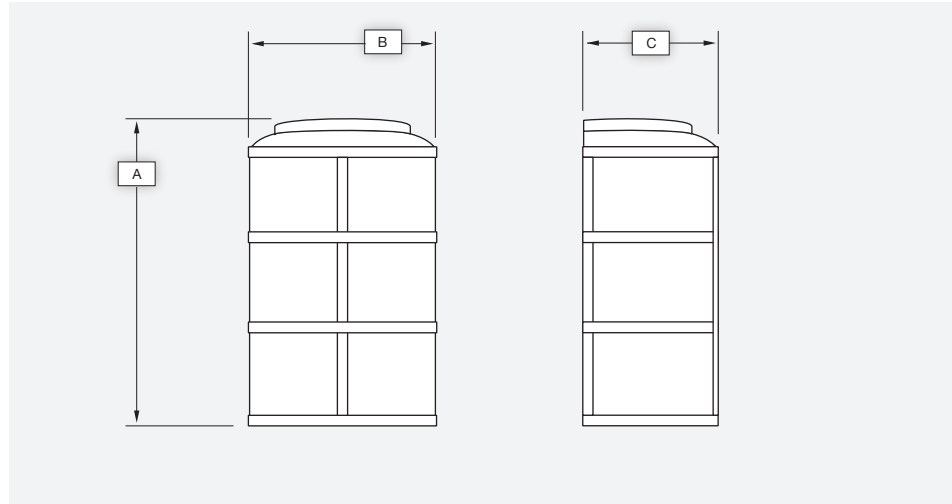

NAPLES

Catalog #		Type
Project		
Description		Date

WALL MOUNT

Standard Features

Material

Paintlok sheet; Standard Powdercoat Finish, White Acrylic Lens; .125 thickness, ETL Wet Location.

Installation

Mounting/wireway hole in center of backplate. Supplied with standard mounting hardware to mount to a 4" J-box or plaster ring.

Optics*

Contact Evergreen Lighting for complete photometrics.

LED Features

LED

Alta LED #AL-R-1W-30LED array to be mounted onto an Aluminum MPCB Board configured to the proper wattage. The LED arrays will be centered within the Lens area and mounted on a white aluminum reflective plate.