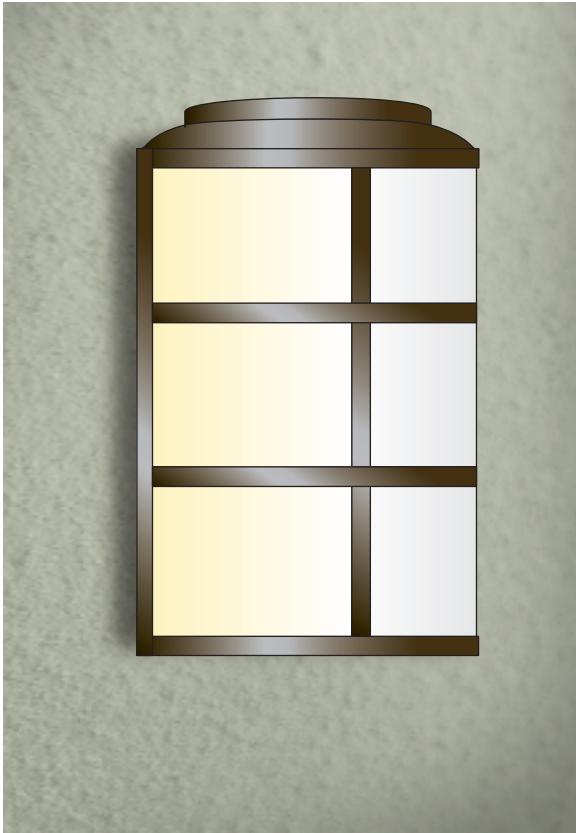

NAPLES

Catalog #		Type
Project		
Description		Date

WALL MOUNT

Standard Features

Material

Paintlok sheet; Standard Powdercoat Finish, White Acrylic Lens; .125 thickness, ETL Wet Location.

Installation

Mounting/wireway hole in center of backplate. Supplied with standard mounting hardware to mount to a 4" J-box or plaster ring.

Optics*

Contact Evergreen Lighting for complete photometrics.

LED Features

LED

Alta LED #AL-R-1W-30LED array to be mounted onto an Aluminum MPCB Board configured to the proper wattage. The LED arrays will be centered within the Lens area and mounted on a white aluminum reflective plate.

Fluorescent Features

Ballast

SC programmed electronic high power factor ballast, multivoltage 120V/277V. Lamps not included

Finishes

Ballast

Architectural Bronze (AB)	Textured Gold (TG)
Textured Bronze (TBR)	Metallic Nickel (MN)
Matte Black (MBK)	Textured Verde Patina (TVP)
Semi Gloss Black (GBK)	Satin Brass (SB)
Textured Black (TBK)	Copper Vein (CV)
Textured Rust (TR)	Gold Vein (GV)
Matte White (MW)	Silver Vein (SV)
Textured White (TW)	Chrome (CH)
Gloss White (GW)	Oil Rubbed Bronze (ORB)
Metallic Grey (MG)	