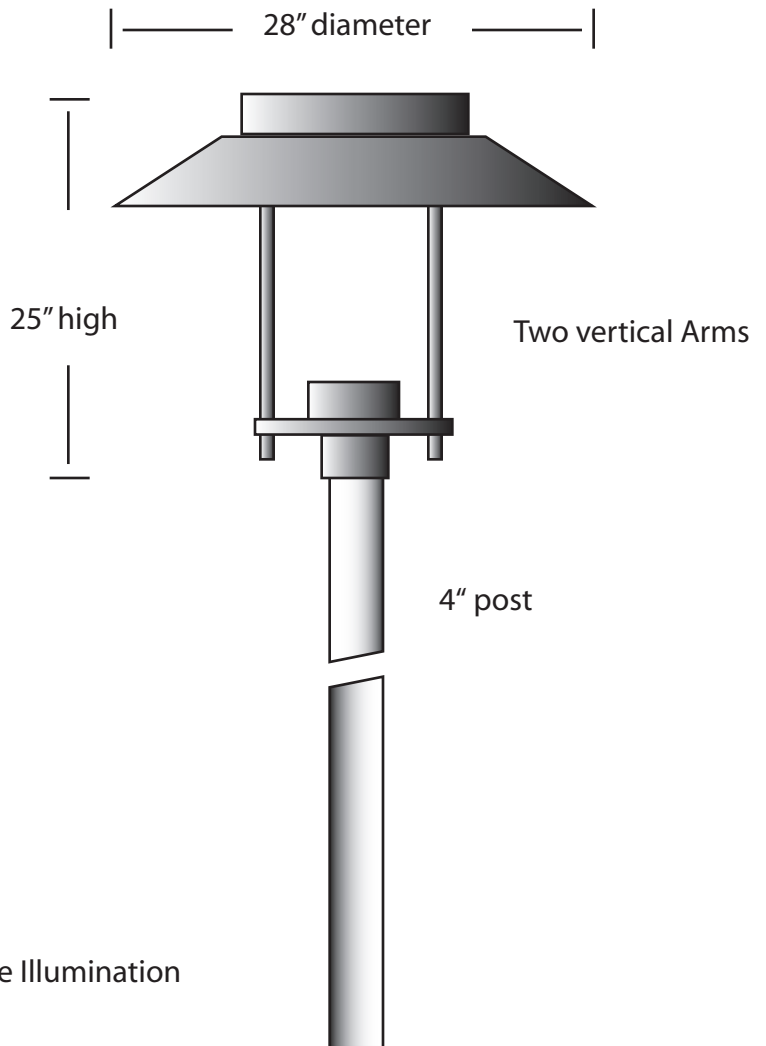

**EVERGREEN
LIGHTING**

**POST MOUNT DARK SKY fixture
PST-DN-50LS-9-CFG-28X25-4SF**

SPECIFICATION FEATURES	Date
Dimensions	28" diameter x 25" high
Lamps	50 watts of LED- Specify K
Material	Aluminum
Finish	Standard Powdercoat TBD
Lens	Clear Frosted glass lens
Label	WET Location
Voltage	120 / 277
Description	Exterior Fixture

PROJECT: Fusion Flats

SPECIFIER:

Kelvin Temp's ... Delivered Lumens per watt and CRI
27K= 2700K ... 80 Lumens Per Watt/ 95 CRI
30K= 3000K ... 90 LPW / 95 CRI
35K= 3500K ... 100 LPW / 94 CRI
41K= 4100K ... 110 LPW / 93 CRI
50K= 5000K ... 120 LPW / 92 CRI

LED's in the top facing downward

Drawings are not to scale.

EVERGREEN LIGHTING WWW.EVERGREENLIGHTING.COM
1379 Ridgeway St. Pomona, CA 91768 PHONE: (909) 865-5599 FAX: (909) 865-5539

MADE IN USA ● Information appearing hereon is proprietary and confidential and may not be used without the permission of Evergreen Lighting.

MADE IN USA