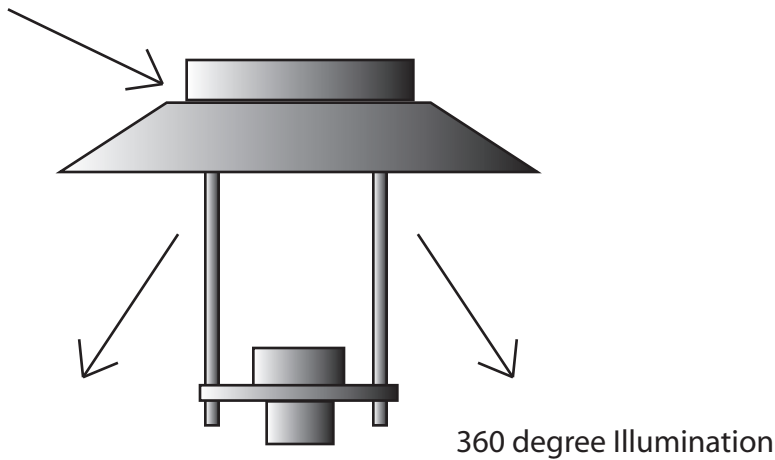

**EVERGREEN
LIGHTING**

**POST MOUNT DARK SKY fixture
PST-DN-50LS-9-CFG-28X25-4SF**

SPECIFICATION FEATURES	Date
Dimensions	28" diameter x 25" high
Lamps	50 watts of LED- Specify K
Material	Aluminum
Finish	Standard Powdercoat TBD
Lens	Clear Frosted glass lens
Label	WET Location
Voltage	120 / 277
Description	Exterior Fixture

PROJECT: Fusion Flats

SPECIFIER:

Kelvin Temp's ... Delivered Lumens per watt and CRI
27K= 2700K ... 80 Lumens Per Watt/ 95 CRI
30K= 3000K ... 90 LPW / 95 CRI
35K= 3500K ... 100 LPW / 94 CRI
41K= 4100K ... 110 LPW / 93 CRI
50K= 5000K ... 120 LPW / 92 CRI

LED's in the top facing downward

Drawings are not to scale.

EVERGREEN LIGHTING WWW.EVERGREENLIGHTING.COM
1379 Ridgeway St. Pomona, CA 91768 PHONE: (909) 865-5599 FAX: (909) 865-5539

MADE IN USA ● Information appearing hereon is proprietary and confidential and may not be used without the permission of Evergreen Lighting.

MADE IN USA