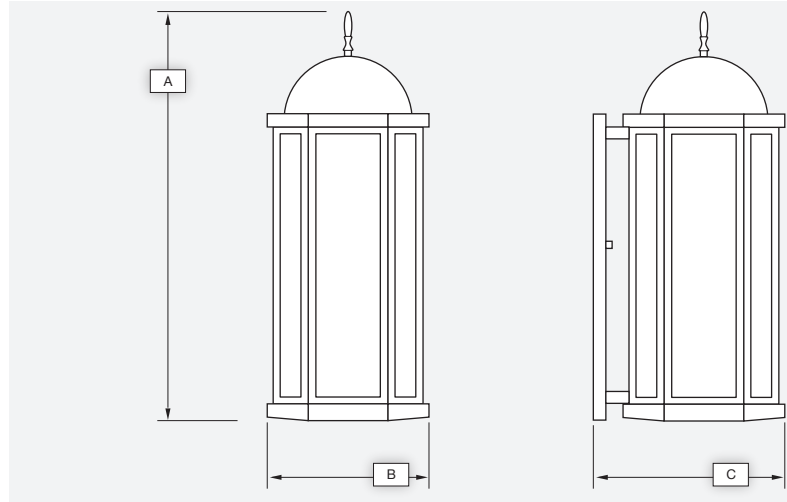

**EVERGREEN
LIGHTING**

POMPEI

Catalog #		Type
Project		
Description		Date

WALL MOUNT

Standard Features

Material

Paintlok sheet; Standard Powdercoat Finish, White Acrylic Lens; .125 thickness, ETL Wet Location.

Installation

Mounting/wireway hole in center of backplate. Supplied with standard mounting hardware to mount to a 4" J-box or plaster ring.

Optics*

Contact Evergreen Lighting for complete photometrics.

LED Features

LED

Alta LED #AL-R-1W-30LED array to be mounted onto an Aluminum MPCB Board configured to the proper wattage. The LED arrays will be centered within the Lens area and mounted on a white aluminum reflective plate.