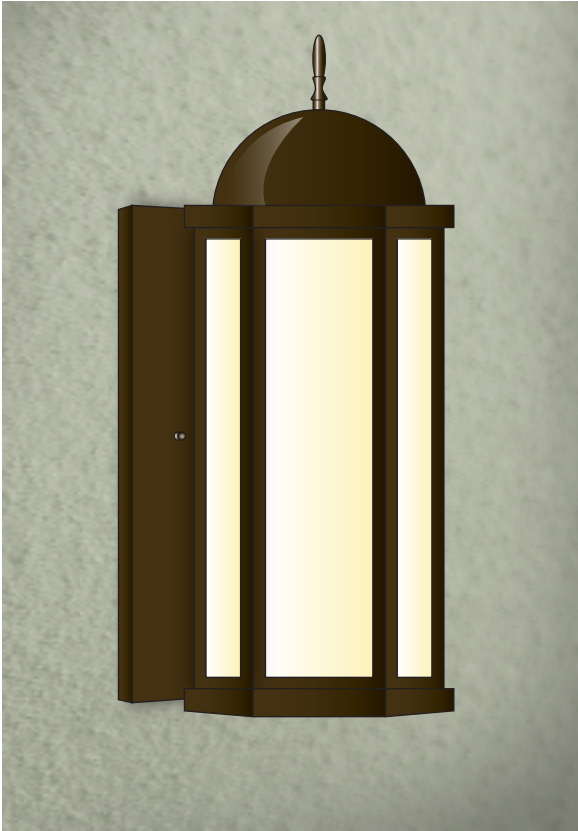

**EVERGREEN
LIGHTING**

POMPEI

Catalog #		Type
Project		
Description		Date

WALL MOUNT

Standard Features

Material

Paintlok sheet; Standard Powdercoat Finish, White Acrylic Lens; .125 thickness, ETL Wet Location.

Installation

Mounting/wireway hole in center of backplate. Supplied with standard mounting hardware to mount to a 4" J-box or plaster ring.

Optics*

Contact Evergreen Lighting for complete photometrics.

LED Features

LED

Alta LED #AL-R-1W-30LED array to be mounted onto an Aluminum MPCB Board configured to the proper wattage. The LED arrays will be centered within the Lens area and mounted on a white aluminum reflective plate.

Fluorescent Features

Ballast

SC programmed electronic high power factor ballast, multivoltage 120V/277V. Lamps not included

Finishes

Ballast

Architectural Bronze (AB)	Textured Gold (TG)
Textured Bronze (TBR)	Metallic Nickel (MN)
Matte Black (MBK)	Textured Verde Patina (TVP)
Semi Gloss Black (GBK)	Satin Brass (SB)
Textured Black (TBK)	Copper Vein (CV)
Textured Rust (TR)	Gold Vein (GV)
Matte White (MW)	Silver Vein (SV)
Textured White (TW)	Chrome (CH)
Gloss White (GW)	Oil Rubbed Bronze (ORB)
Metallic Grey (MG)	