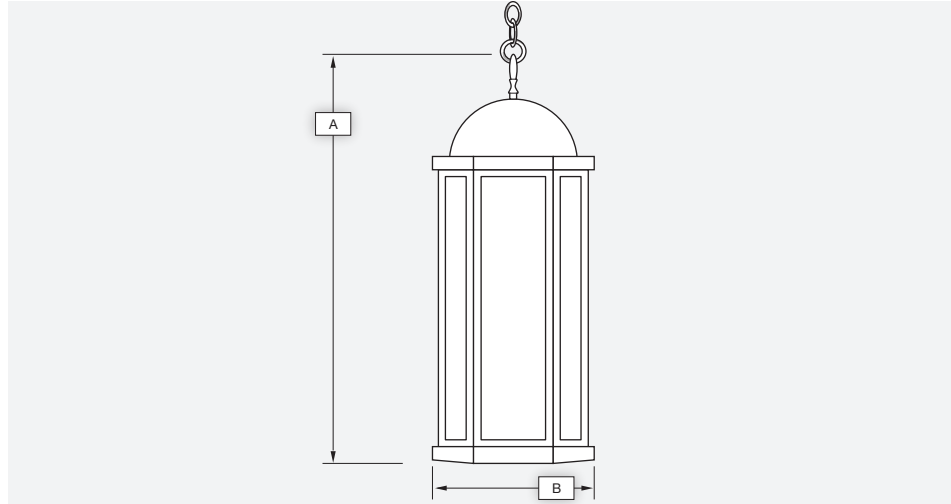

POMPEI

Catalog #		Type
Project		
Description		Date

HANGING

Standard Features

Material

Paintlok sheet; Standard Powdercoat Finish, White Acrylic Lens; .125 thickness, ETL Damp Location.

Installation

Mounting/wireway hole in center of canopy. Supplied with standard mounting hardware to mount to a 4" J-box or plaster ring.

Optics*

Contact Evergreen Lighting for complete photometrics.

LED Features

LED

Alta LED #AL-R-1W-30LED array to be mounted onto an Aluminum MPCB Board configured to the proper wattage. The LED arrays will be centered within the Lens area and mounted on a white aluminum reflective plate.