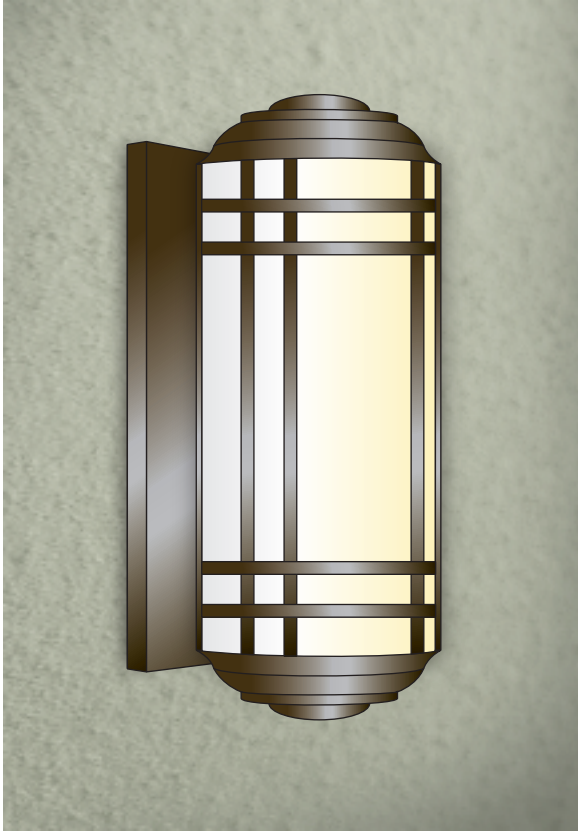

ROME

Catalog #		Type
Project		
Description		Date

ARM MOUNT

Standard Features

Material

Paintlok sheet; Standard Powdercoat Finish, White Acrylic Lens; .125 thickness, ETL Wet Location.

Installation

Mounting/wireway hole in center of backplate. Supplied with standard mounting hardware to mount to a 4" J-box or plaster ring.

Optics*

Contact Evergreen Lighting for complete photometrics.

LED Features

LED

Alta LED #AL-R-1W-30LED array to be mounted onto an Aluminum MPCB Board configured to the proper wattage. The LED arrays will be centered within the Lens area and mounted on a white aluminum reflective plate.

Fluorescent Features

Ballast

SC programmed electronic high power factor ballast, multivoltage 120V/277V. Lamps not included

Finishes

Ballast

Architectural Bronze (AB)	Textured Gold (TG)
Textured Bronze (TBR)	Metallic Nickel (MN)
Matte Black (MBK)	Textured Verde Patina (TVP)
Semi Gloss Black (GBK)	Satin Brass (SB)
Textured Black (TBK)	Copper Vein (CV)
Textured Rust (TR)	Gold Vein (GV)
Matte White (MW)	Silver Vein (SV)
Textured White (TW)	Chrome (CH)
Gloss White (GW)	Oil Rubbed Bronze (ORB)
Metallic Grey (MG)	