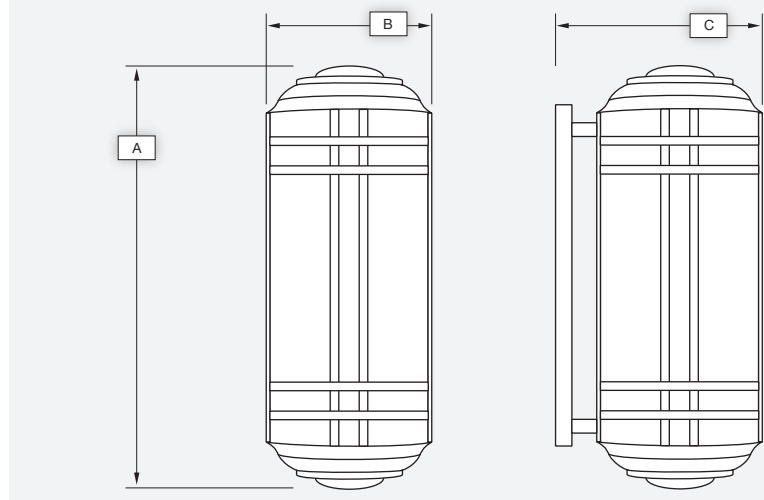

ROME

Catalog #		Type
Project		
Description		Date

ARM MOUNT

Standard Features

Material

Paintlok sheet; Standard Powdercoat Finish, White Acrylic Lens; .125 thickness, ETL Wet Location.

Installation

Mounting/wireway hole in center of backplate. Supplied with standard mounting hardware to mount to a 4" J-box or plaster ring.

Optics*

Contact Evergreen Lighting for complete photometrics.

LED Features

LED

Alta LED #AL-R-1W-30LED array to be mounted onto an Aluminum MPCB Board configured to the proper wattage. The LED arrays will be centered within the Lens area and mounted on a white aluminum reflective plate.