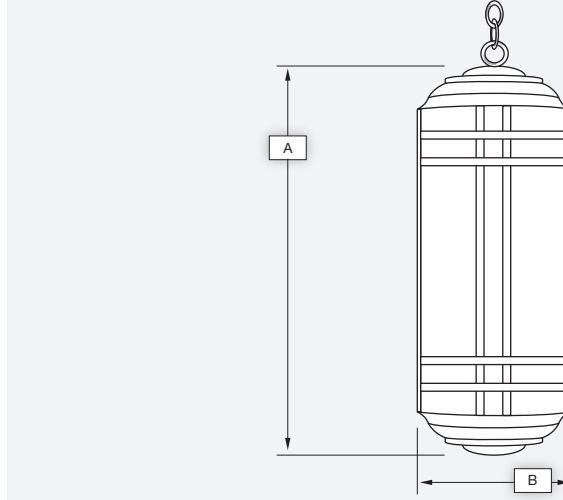

ROME

Catalog #		Type
Project		
Description		Date

HANGING

Standard Features

Material

Paintlok sheet; Standard Powdercoat Finish, White Acrylic Lens; .125 thickness, ETL Damp Location.

Installation

Mounting/wireway hole in center of canopy. Supplied with standard mounting hardware to mount to a 4" J-box or plaster ring.

Optics*

Contact Evergreen Lighting for complete photometrics.

LED Features

LED

Alta LED #AL-R-1W-30LED array to be mounted onto an Aluminum MPCB Board configured to the proper wattage. The LED arrays will be centered within the Lens area and mounted on a white aluminum reflective plate.

Driver

Specific Drivers will be matched with each different LED array configuration/wattage. Standard Driver Features:

- Constant Current
- 3 / 5 year warranty
- 120/277 multi-voltage power supplies
- Kelvin - 2700K, 3000K, 3500K, 4100K, 5000K

Fluorescent Features

Ballast

SC programmed electronic high power factor ballast, multivoltage 120V/277V. Lamps not included

Finishes

Ballast

Architectural Bronze (AB)	Textured Gold (TG)
Textured Bronze (TBR)	Metallic Nickel (MN)
Matte Black (MBK)	Textured Verde Patina (TVP)
Semi Gloss Black (GBK)	Satin Brass (SB)
Textured Black (TBK)	Copper Vein (CV)
Textured Rust (TR)	Gold Vein (GV)
Matte White (MW)	Silver Vein (SV)
Textured White (TW)	Chrome (CH)
Gloss White (GW)	Oil Rubbed Bronze (ORB)
Metallic Grey (MG)	

Options*

Emergency (EMR)	Special Lens
Photocell (PC)	Incandescent
Lamp Sources	
Size Modifications	
Vandal Proof Enclosure (VPE)	

Sample Spec Number: ROM3203Q-AB-A

Part #	Lamp/Watts	Lumens	A	B	C
ROM3203Q	13Q	800	21	9 1/4	
ROM3205T	26T	1800	21	9 1/4	
ROM3204Q	2-13Q	1600	21	9 1/4	
ROM3205	26Q	1800	21	9 1/4	
ROM3311	32T	2200	25	11	
ROM3304Q	2-13Q	1600	25	11	
ROM3306	2-26Q	3600	25	11	
ROM3322	42T	3200	25	11	
ROM3206L	6LED	600	21	9 1/4	
ROM3210L	10LED	1000	21	9 1/4	
ROM3212L	12LED	1200	21	9 1/4	
ROM3320L	20LED	2000	25	11	
ROM3324L	24LED	2400	25	11	
ROM3340L	40LED	4000	25	11	
DARK SKY					
ROM3209LS	9LED	900	21	9 1/4	
ROM3215LS	15LED	1500	21	9 1/4	
ROM3320LS	20LED	2000	25	11