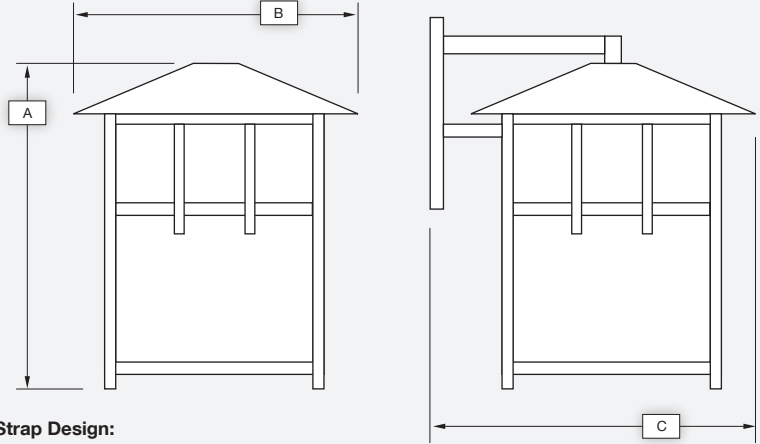

SERIES 10

Catalog #		Type
Project		
Description		Date

ARM MOUNT

Select Strap Design:
AA, BB, CC, DD, EE, FF, GG, HH, II

Standard Features

Material

Paintlok sheet; Standard Powdercoat Finish, White Acrylic Lens; .125 thickness, ETL Wet Location.

Installation

Mounting/wireway hole in center of backplate. Supplied with standard mounting hardware to mount to a 4" J-box or plaster ring.

Optics*

Contact Evergreen Lighting for complete photometrics.

LED Features

LED

Alta LED #AL-R-1W-30LED array to be mounted onto an Aluminum MPCB Board configured to the proper wattage. The LED arrays will be centered within the Lens area and mounted on a white aluminum reflective plate.