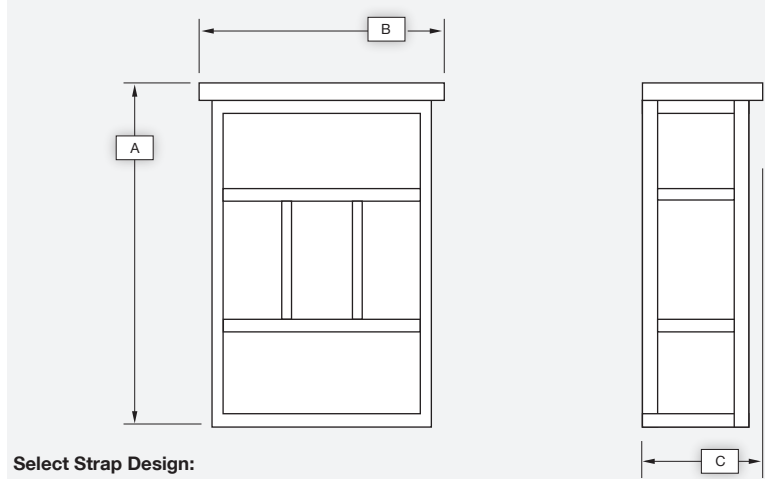

SERIES 20

Catalog #		Type
Project		
Description		Date

WALL MOUNT

Select Strap Design:
AA, BB, CC, DD, EE, FF, GG, HH, II

Standard Features

Material

Paintlok sheet; Standard Powdercoat Finish, White Acrylic Lens; .125 thickness, ETL Wet Location.

Installation

Mounting/wireway hole in center of backplate. Supplied with standard mounting hardware to mount to a 4" J-box or plaster ring.

Optics*

Contact Evergreen Lighting for complete photometrics.

LED Features