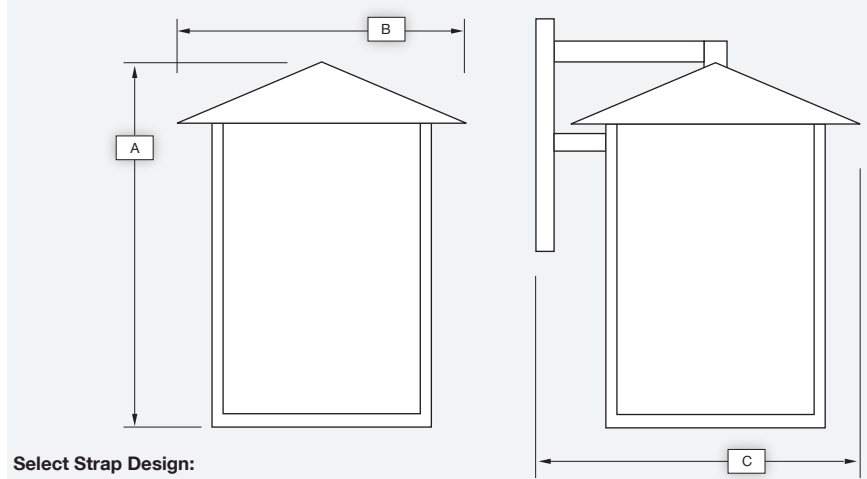

SERIES 30

Catalog #		Type
Project		
Description		Date

ARM MOUNT

Select Strap Design:
AA, BB, CC, DD, EE, FF, GG, HH, II

Standard Features

Material

Paintlok sheet; Standard Powdercoat Finish, White Acrylic Lens; .125 thickness, ETL Wet Location.

Installation

Mounting/wireway hole in center of backplate. Supplied with standard mounting hardware to mount to a 4" J-box or plaster ring.

Optics*

Contact Evergreen Lighting for complete photometrics.

LED Features