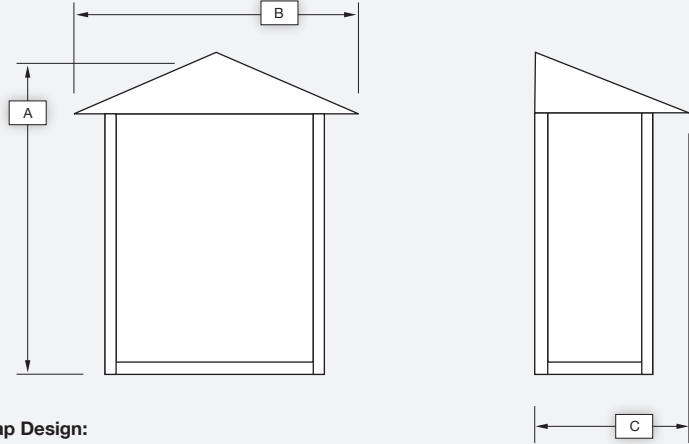

**EVERGREEN
LIGHTING**

SERIES 30

Catalog #		Type
Project		
Description		Date

WALL MOUNT

Select Strap Design:
AA, BB, CC, DD, EE, FF, GG, HH, II

Standard Features

Material

Paintlok sheet; Standard Powdercoat Finish, White Acrylic Lens; .125 thickness, ETL Wet Location.

Installation

Mounting/wireway hole in center of backplate. Supplied with standard mounting hardware to mount to a 4" J-box or plaster ring.

Optics*

Contact Evergreen Lighting for complete photometrics.

LED Features