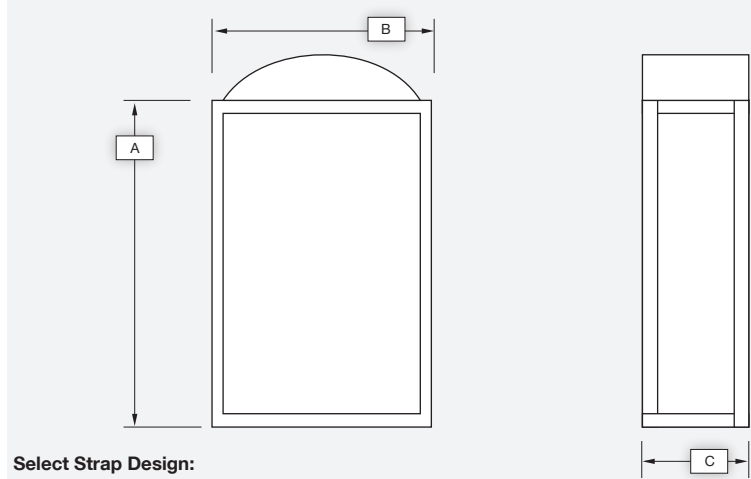

## WALL MOUNT

Select Strap Design:  
AA, BB, CC, DD, EE, FF, GG, HH, II