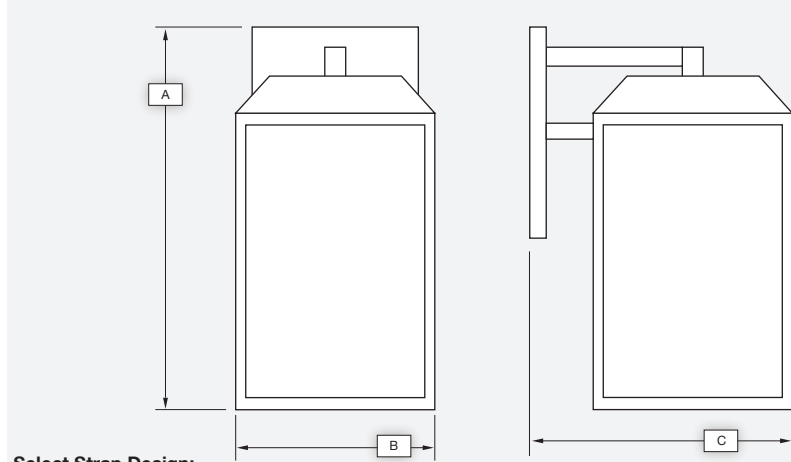

SERIES 60

Catalog #		Type
Project		
Description		Date

ARM MOUNT

Select Strap Design:
AA, BB, CC, DD, EE, FF, GG, HH, II

Standard Features

Material

Paintlok sheet; Standard Powdercoat Finish, White Acrylic Lens; .125 thickness, ETL Wet Location.

Installation

Mounting/wireway hole in center of backplate. Supplied with standard mounting hardware to mount to a 4" J-box or plaster ring.

Optics*

Contact Evergreen Lighting for complete photometrics.

LED Features