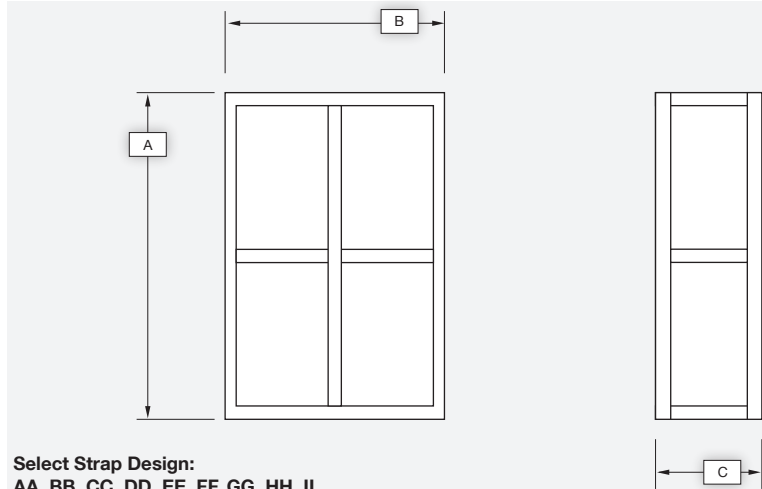

SERIES 90

Catalog #		Type
Project		
Description		Date

WALL MOUNT

Select Strap Design:
AA, BB, CC, DD, EE, FF, GG, HH, II

Standard Features

Material

Paintlok sheet; Standard Powdercoat Finish, White Acrylic Lens; .125 thickness, ETL Wet Location.

Installation

Mounting/wireway hole in center of backplate. Supplied with standard mounting hardware to mount to a 4" J-box or plaster ring.

Optics*

Contact Evergreen Lighting for complete photometrics.

LED Features