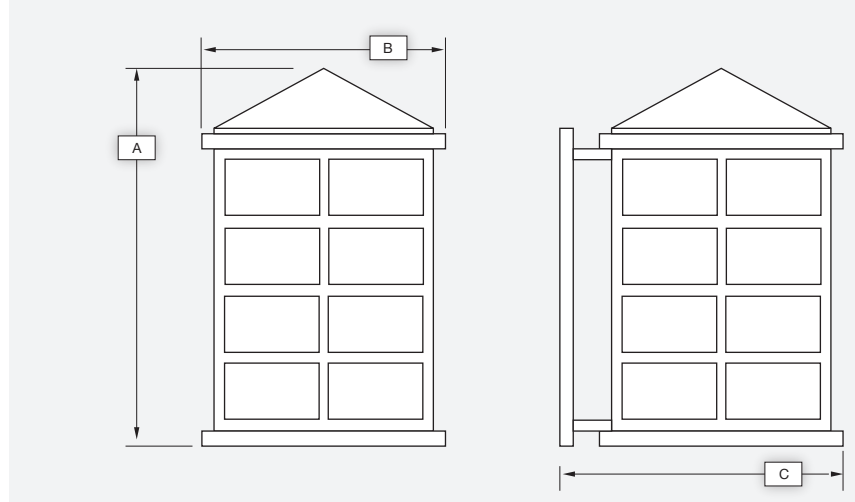

**EVERGREEN
LIGHTING**

SEVILLE

Catalog #		Type
Project		
Description		Date

ARM MOUNT

Standard Features

Material

Paintlok sheet; Standard Powdercoat Finish, White Acrylic Lens; .125 thickness, ETL Wet Location.

Installation

Mounting/wireway hole in center of backplate. Supplied with standard mounting hardware to mount to a 4" J-box or plaster ring.

Optics*

Contact Evergreen Lighting for complete photometrics.

LED Features