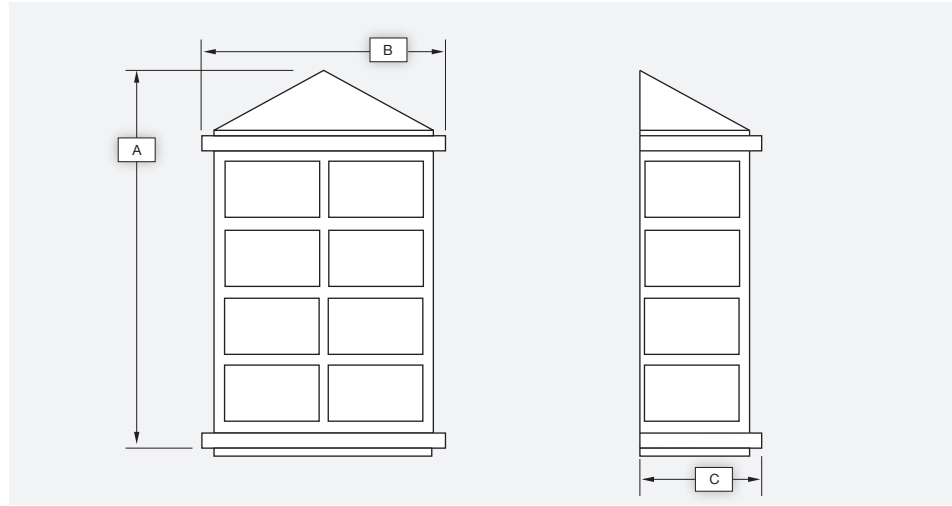

**EVERGREEN
LIGHTING**

SEVILLE

Catalog #		Type
Project		
Description		Date

WALL MOUNT

Standard Features

Material

Paintlok sheet; Standard Powdercoat Finish, White Acrylic Lens; .125 thickness, ETL Wet Location.

Installation

Mounting/wireway hole in center of backplate. Supplied with standard mounting hardware to mount to a 4" J-box or plaster ring.

Optics*

Contact Evergreen Lighting for complete photometrics.

LED Features