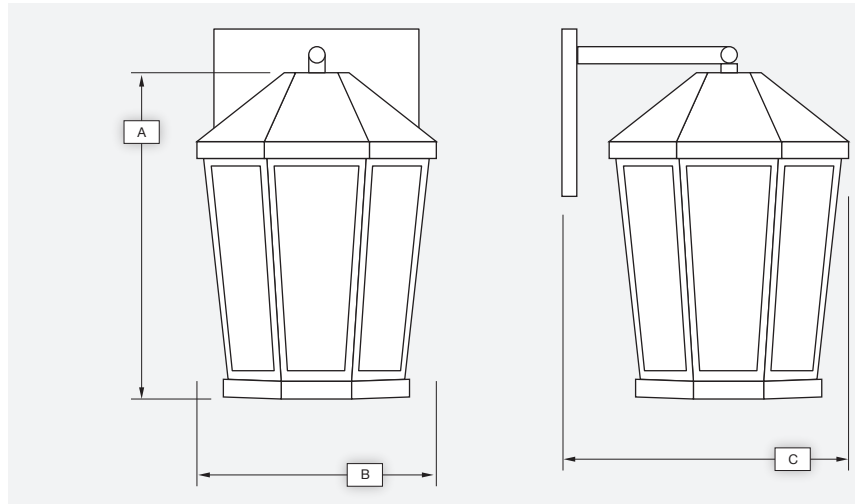

SICILY

Catalog #		Type
Project		
Description		Date

ARM MOUNT

Standard Features

Material

Paintlok sheet; Standard Powdercoat Finish, White Acrylic Lens; .125 thickness, ETL Wet Location.

Installation

Mounting/wireway hole in center of backplate. Supplied with standard mounting hardware to mount to a 4" J-box or plaster ring.

Optics*

Contact Evergreen Lighting for complete photometrics.

LED Features

LED

Alta LED #AL-R-1W-30LED array to be mounted onto an Aluminum MPCB Board configured to the proper wattage. The LED arrays will be centered within the Lens area and mounted on a white aluminum reflective plate.