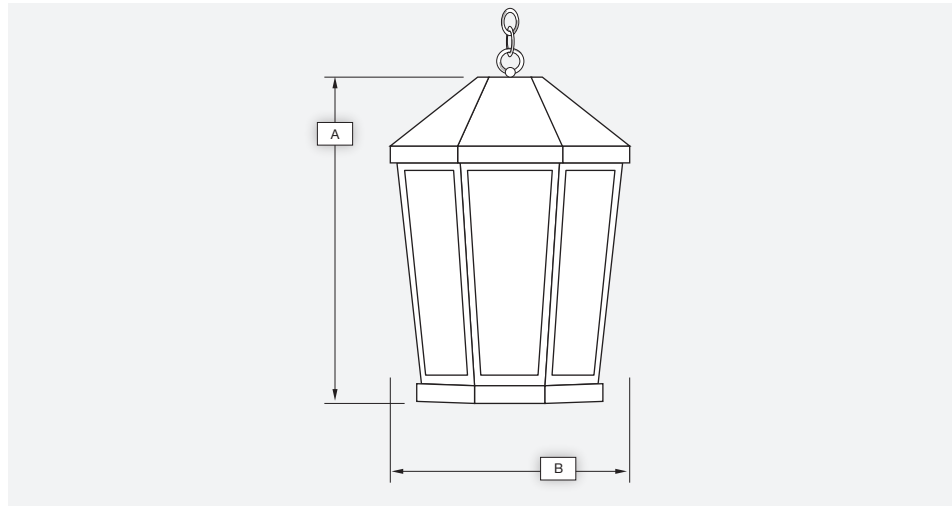

SICILY

Catalog #		Type
Project		
Description		Date

HANGING

Standard Features

Material

Paintlok sheet; Standard Powdercoat Finish, White Acrylic Lens; .125 thickness, ETL Damp Location.

Installation

Mounting/wireway hole in center of canopy. Supplied with standard mounting hardware to mount to a 4" J-box or plaster ring.

Optics*

Contact Evergreen Lighting for complete photometrics.

LED Features

LED

Alta LED #AL-R-1W-30LED array to be mounted onto an Aluminum MPCB Board configured to the proper wattage. The LED arrays will be centered within the Lens area and mounted on a white aluminum reflective plate.

Driver

Specific Drivers will be matched with each different LED array configuration/wattage. Standard Driver Features:

- Constant Current
- 3 / 5 year warranty
- 120/277 multi-voltage power supplies
- Kelvin - 2700K, 3000K, 3500K, 4100K, 5000K

Fluorescent Features

Ballast

SC programmed electronic high power factor ballast, multivoltage 120V/277V. Lamps not included

Finishes

Ballast

Architectural Bronze (AB)	Textured Gold (TG)
Textured Bronze (TBR)	Metallic Nickel (MN)
Matte Black (MBK)	Textured Verde Patina (TVP)
Semi Gloss Black (GBK)	Satin Brass (SB)
Textured Black (TBK)	Copper Vein (CV)
Textured Rust (TR)	Gold Vein (GV)
Matte White (MW)	Silver Vein (SV)
Textured White (TW)	Chrome (CH)
Gloss White (GW)	Oil Rubbed Bronze (ORB)
Metallic Grey (MG)	

Options*

Emergency (EMR)	Special Lens
Photocell (PC)	Incandescent
Lamp Sources	
Size Modifications	
Vandal Proof Enclosure (VPE)	

Sample Spec Number: SIC3203Q-AB-A

Part #	Lamp/Watts	Lumens	A	B	C
SIC3203Q	13Q	800	16	12	
SIC3205T	26T	1800	16	12	
SIC3204Q	2-13Q	1600	16	12	
SIC3205	26Q	1800	16	12	
SIC3311	32T	2200	20	14	
SIC3304Q	2-13Q	1600	20	14	
SIC3306	2-26Q	3600	20	14	
SIC3322	42T	3200	20	14	
SIC3206L	6LED	600	16	12	
SIC3210L	10LED	1000	16	12	
SIC3212L	12LED	1200	16	12	
SIC3320L	20LED	2000	20	14	
SIC3324L	24LED	2400	20	14	
SIC3340L	40LED	4000	20	14	
DARK SKY					
SIC3209LS	9LED	900	16	12	
SIC3215LS	15LED	1500	16	12	
SIC3320LS	20LED	2000	20	14