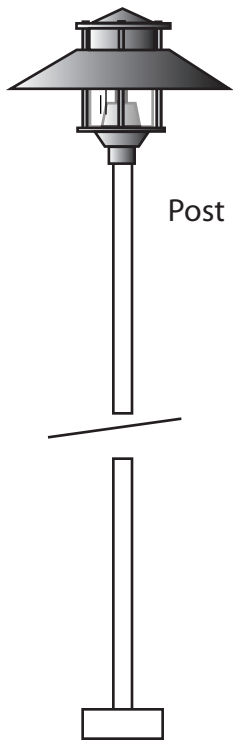

**EVERGREEN
LIGHTING**

**POST MOUNT
TK-PST-30W-9-CFA-15"-DS**

SPECIFICATION FEATURES		Date
Dimensions	15" diameter x 16" Tall	
Lamps	30 watts of LED- Specify K	
Material	Aluminum	
Finish	STD Powdercoat TBD	
Lens	Clear Frosted Acrylic	
Label	WET Location	
Voltage	120 / 277	
Description	Post Mount Exterior	

PROJECT:

SPECIFIER:

Dark Sky fixture

15"
Diameter

Post by others..

16"

Post fitter for a 3" round pole

This is a round fixture, Drawings are not to scale.