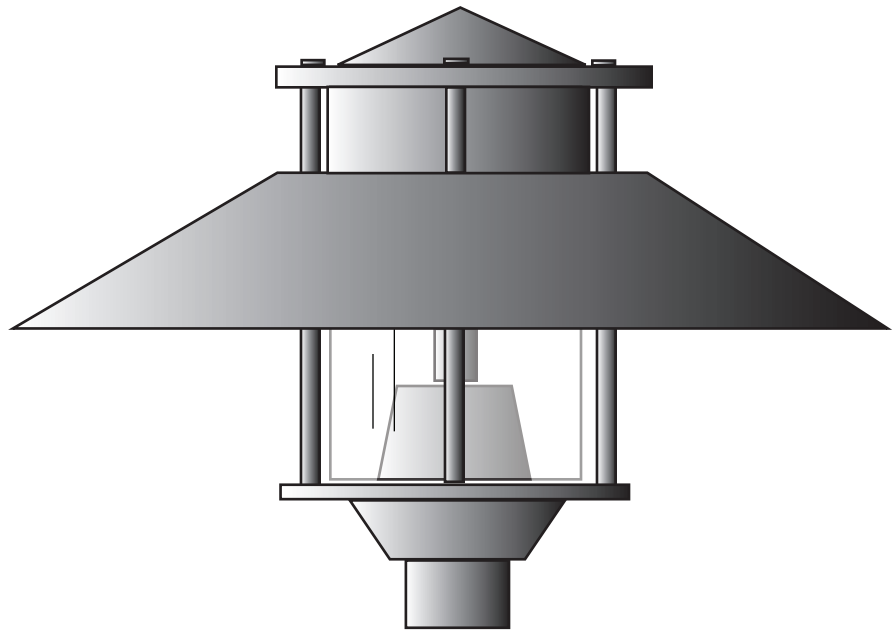

**EVERGREEN
LIGHTING**

**POST MOUNT
TK-PST-30W-9-CFA-15"-DS**

SPECIFICATION FEATURES		Date
Dimensions	15" diameter x 16" Tall	
Lamps	30 watts of LED- Specify K	
Material	Aluminum	
Finish	STD Powdercoat TBD	
Lens	Clear Frosted Acrylic	
Label	WET Location	
Voltage	120 / 277	
Description	Post Mount Exterior	

PROJECT:

SPECIFIER:

Dark Sky fixture

15"
Diameter

Post by others..

16"

Post fitter for a 3" round pole

This is a round fixture, Drawings are not to scale.