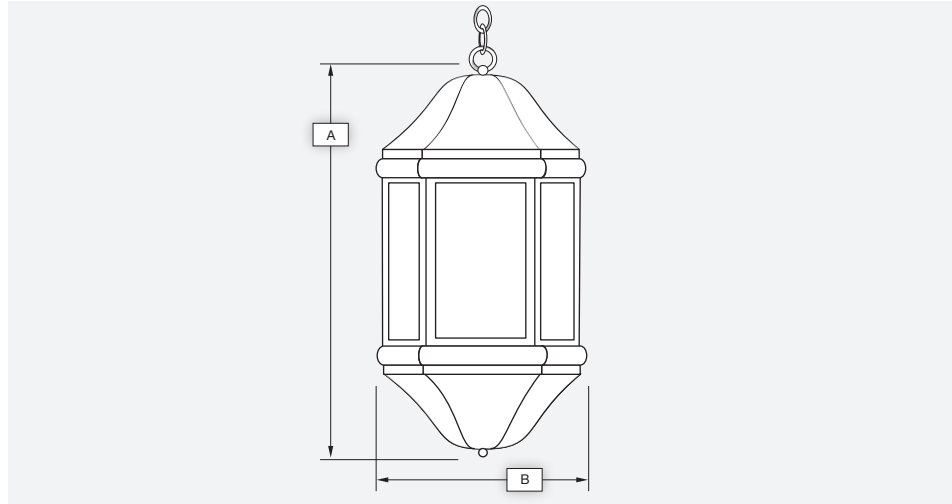

VERONA

Catalog #		Type
Project		
Description		Date

HANGING

Standard Features

Material

Paintlok sheet; Standard Powdercoat Finish, White Acrylic Lens; .125 thickness, ETL Damp Location.

Installation

Mounting/wireway hole in center of canopy. Supplied with standard mounting hardware to mount to a 4" J-box or plaster ring.

Optics*

Contact Evergreen Lighting for complete photometrics.

LED Features

LED

Alta LED #AL-R-1W-30LED array to be mounted onto an Aluminum MPCB Board configured to the proper wattage. The LED arrays will be centered within the Lens area and mounted on a white aluminum reflective plate.