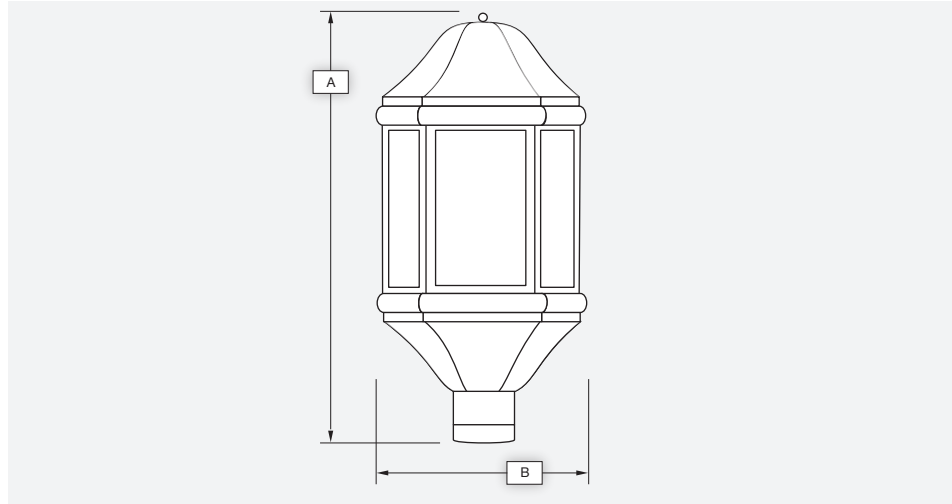

VERONA

Catalog #		Type
Project		
Description		Date

POST MOUNT

Standard Features

Material

Paintlok sheet; Standard Powdercoat Finish, White Acrylic Lens; .125 thickness, ETL Wet Location.

Installation

N/A

Optics*

Contact Evergreen Lighting for complete photometrics.

LED Features

LED

Alta LED #AL-R-1W-30LED array to be mounted onto an Aluminum MPCB Board configured to the proper wattage. The LED arrays will be centered within the Lens area and mounted on a white aluminum reflective plate.