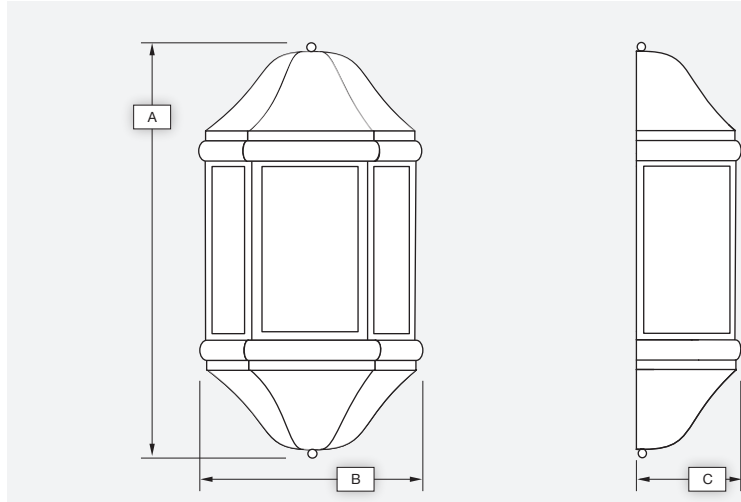

VERONA

Catalog #		Type
Project		
Description		Date

WALL MOUNT

Standard Features

Material

Paintlok sheet; Standard Powdercoat Finish, White Acrylic Lens; .125 thickness, ETL Wet Location.

Installation

Mounting/wireway hole in center of backplate. Supplied with standard mounting hardware to mount to a 4" J-box or plaster ring.

Optics*

Contact Evergreen Lighting for complete photometrics.

LED Features

LED

Alta LED #AL-R-1W-30LED array to be mounted onto an Aluminum MPCB Board configured to the proper wattage. The LED arrays will be centered within the Lens area and mounted on a white aluminum reflective plate.