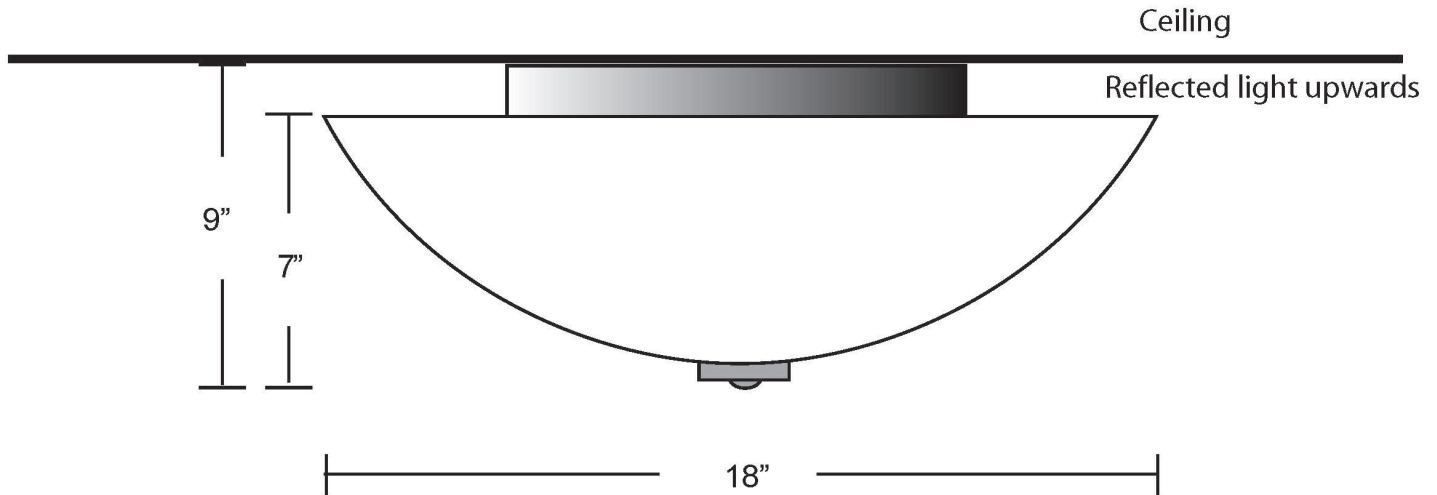

**EVERGREEN
LIGHTING**

CEILING MOUNT

BWL-CS18"-SOFF-27W-MN-WF-27K

SPECIFICATION FEATURES		Date 03-12-19
Dimensions	18" Diameter x 9" H	
Lamps	27 watts of LED - 2700 K	
Material	Aluminum	
Finish	Metallic Nickel Finish	
Lens	White Frosted acrylic	
Label	Damp Location	
Voltage	120 / 277	
Description	Ceiling Pendant	

PROJECT:

SPECIFIER:

Drawings are not to scale.

EVERGREEN LIGHTING WWW.EVERGREENLIGHTING.COM
1379 Ridgeway St. Pomona, CA 91768 PHONE: (909) 865-5599 FAX: (909) 865-5539

MADE IN USA ● Information appearing hereon is proprietary and confidential and may not be used without the permission of Evergreen Lighting.

MADE IN USA