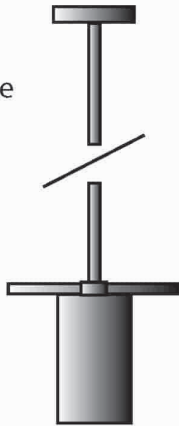

**EVERGREEN
LIGHTING**

CEILING PENDANT MOUNT

APO-PCLR3-D-138L-TW-WF-DIM-2CRT-35K

SPECIFICATION FEATURES		Date 03-24-17
Dimensions	Bowls 24" x 8"	
Lamps	3 X 36 Watts - 1 X30 Watts - 35K	
Material	Aluminum	
Finish	Textured White	
Lens	White Frosted Acrylic	
Label	Damp Location	
Voltage	120 / 277	
Description	Ceiling Pendant	

PROJECT:

SPECIFIER:

3 Bowls: illumination is 10,260 Lumens

Total 13,110 Lumens
0 to 10 volt dimming

Swivel Canopy

60"

This image (Without the
bowls shown)

Cylinder is 12" Tall x 6" Diameter
30 watt Down light - Cylinder
Down light is 2,850 Lumens

3 Cluster image, Round bars not shown.

Two curcuits - one for the bowls and one for the
down light.

EVERGREEN LIGHTING WWW.EVERGREENLIGHTING.COM
1379 Ridgeway St. Pomona, CA 91768 PHONE: (909) 865-5599 FAX: (909) 865-5539