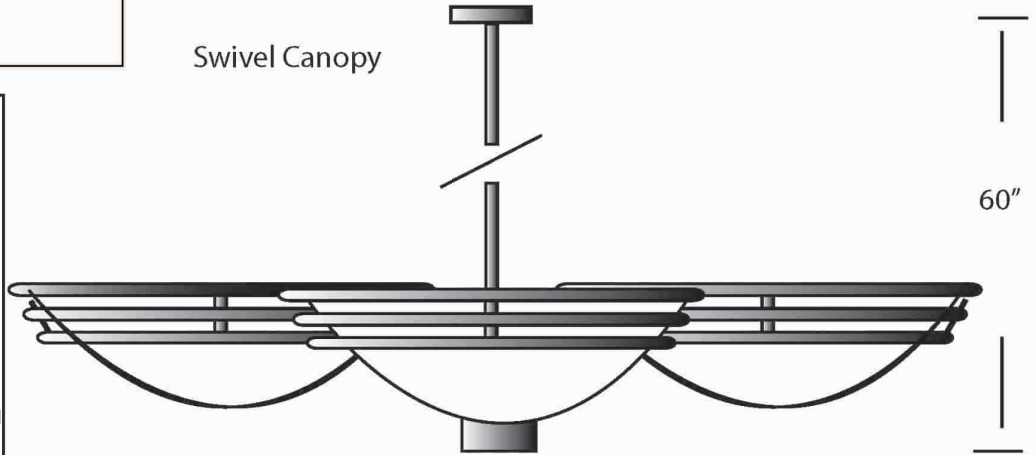

**EVERGREEN
LIGHTING**

CEILING PENDANT MOUNT

APO-PCLR3-D-138L-TW-WF-DIM-2CRT-35K

SPECIFICATION FEATURES		Date 03-24-17
Dimensions	Bowls 24" x 8"	
Lamps	3 X 36 Watts - 1 X30 Watts - 35K	
Material	Aluminum	
Finish	Textured White	
Lens	White Frosted Acrylic	
Label	Damp Location	
Voltage	120 / 277	
Description	Ceiling Pendant	

PROJECT:

SPECIFIER:

3 Bowls: illumination is 10,260 Lumens

Total 13,110 Lumens
0 to 10 volt dimming

Swivel Canopy

60"

This image (Without the
bowls shown)

Cylinder is 12" Tall x 6" Diameter
30 watt Down light - Cylinder
Down light is 2,850 Lumens