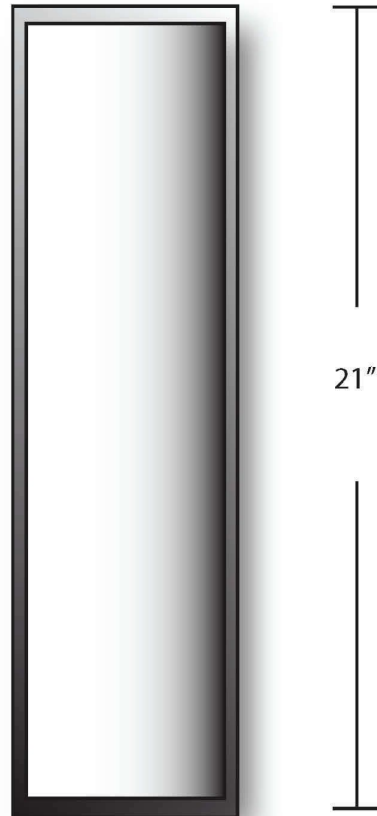

**EVERGREEN
LIGHTING**

**WALL FLUSH MOUNT
BEN-WBB21"-20W-WHT-WF-TBL-WET-41K**

SPECIFICATION FEATURES	Date 05-23-17
-------------------------------	------------------

PROJECT: Aventura

Dimensions	21" H x 9 1/4" W x 5 1/2" D
Lamps	20 watts of LED- 4100K
Material	Aluminum 0.0635" Gauge
Finish	White Powdercoat
Lens	White Froated Acrylic .125"
Label	WET Location
Voltage	120 / 277
Description	Exterior Wall Fixture

SPECIFIER:

Type: W5

2,400 Lumens

top and bottom View

Side View

Top and Bottom lens

Front View

Drawings are not to scale.