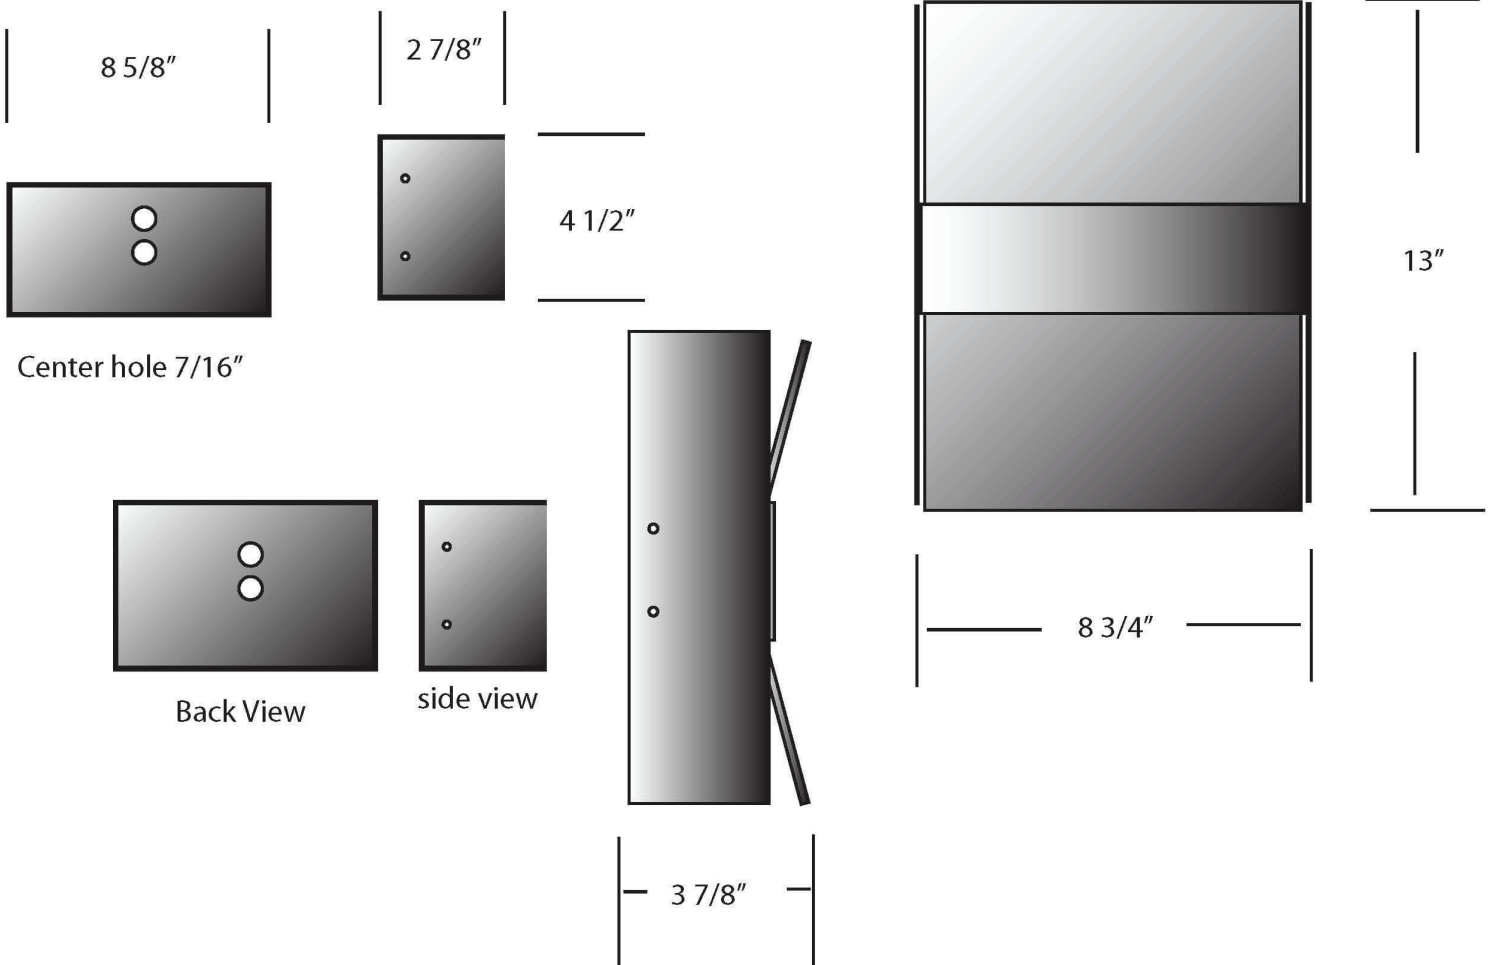

**EVERGREEN
LIGHTING**

**WALL FLUSH MOUNT
BNT-W-12LED-9-A-TBL-30K**

SPECIFICATION FEATURES		Date 05-04-16
Dimensions	13" H x 8 3/4" W x 3 7/8" D	
Lamps	12 watts of Alta LED- 3000 K	
Material	Aluminum	
Finish	Standard Powder coat TBD	
Lens	White acrylic	
Label	DAMP Location	
Voltage	120 / 277	
Description	Interior Wall Fixture	

PROJECT:

SPECIFIER:

12 watts @ 3000K = 1,080 lumens total

Top and bottom lens

6 watts up light
6 watts down light

EVERGREEN LIGHTING WWW.EVERGREENLIGHTING.COM
1379 Ridgeway St. Pomona, CA 91768 PHONE: (909) 865-5599 FAX: (909) 865-5539