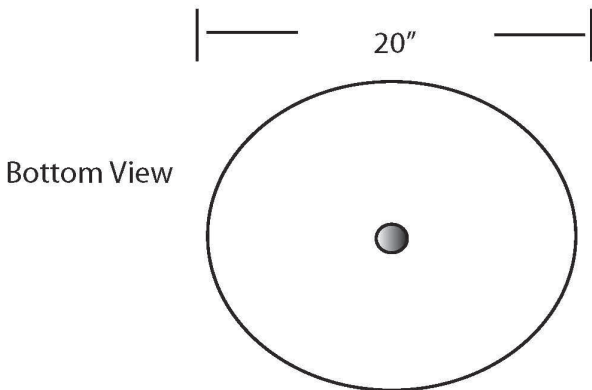

**EVERGREEN
LIGHTING**

CEILING PENDANT MOUNT

BWL-P20-24L-9-WF-DIM

SPECIFICATION FEATURES

Date
01-19-18

PROJECT:

SPECIFIER:

Dimensions	20" diameter x 6" x OAH 8"
Lamps	24 watts of LED -specify K
Material	Aluminum
Finish	Standard TBD
Lens	White Frosted acrylic
Label	Damp Location
Voltage	120 / 277
Description	Ceiling Pendant

Kelvin Temp's ... Delivered Lumens per watt and CRI
27K= 2700K ... 80 Lumens Per Watt / 95 CRI
30K= 3000K ... 90 LPW / 95 CRI
35K= 3500K ... 100 LPW / 94 CRI
41K= 4100K ... 110 LPW / 93 CRI
50K= 5000K ... 120 LPW / 92 CRI

with 0 to 10 volt dimming

EVERGREEN LIGHTING WWW.EVERGREENLIGHTING.COM
1379 Ridgeway St. Pomona, CA 91768 PHONE: (909) 865-5599 FAX: (909) 865-5539

MADE IN USA ● Information appearing hereon is proprietary and confidential and may not be used without the permission of Evergreen Lighting.

MADE IN USA