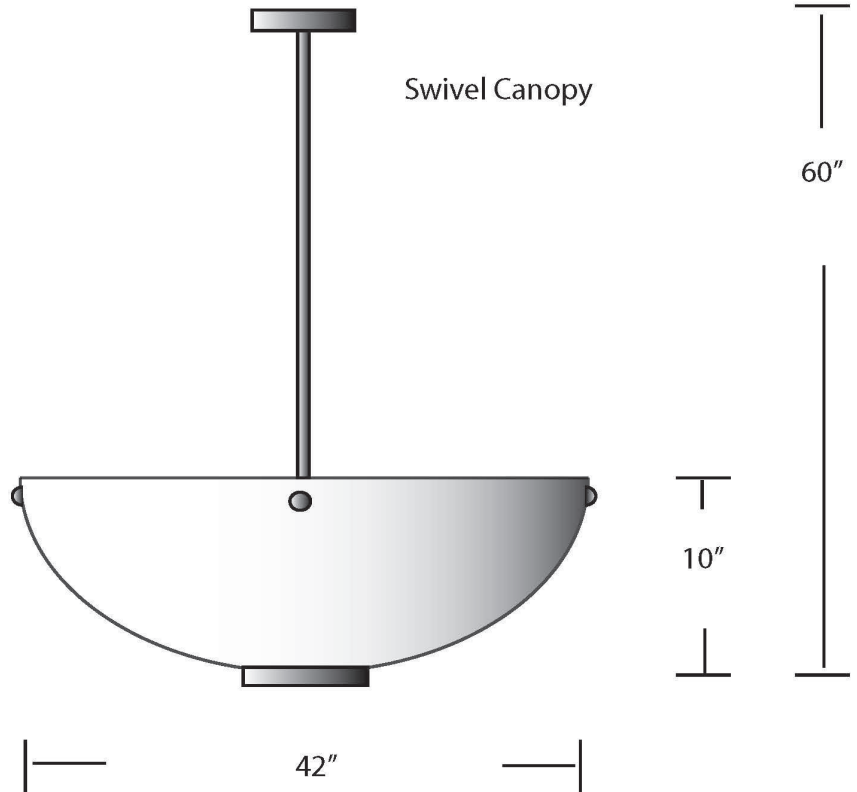

**EVERGREEN
LIGHTING**

**CEILING PENDANT MOUNT
BWL-P42"-100L-U/D-9-WF-DIM**

SPECIFICATION FEATURES

Date
05-14-19

PROJECT:

SPECIFIER:

Dimensions	42" dia. x 10" high x OAH 60"
Lamps	100 watts of LED -3500 K
Material	Aluminum
Finish	9 = Standard TBD
Lens	White Frosted acrylic (3/16")
Label	Damp Location
Voltage	120 / 277
Description	Ceiling Pendant

3500K- Delivers 10,000 Lumens - 94 CRI
 with 0 to 10 volt dimming

Illumination :

50 Watts UP
 50 watts in the bowl area

Decorative metal ring

EVERGREEN LIGHTING WWW.EVERGREENLIGHTING.COM
 1379 Ridgeway St. Pomona, CA 91768 PHONE: (909) 865-5599 FAX: (909) 865-5539